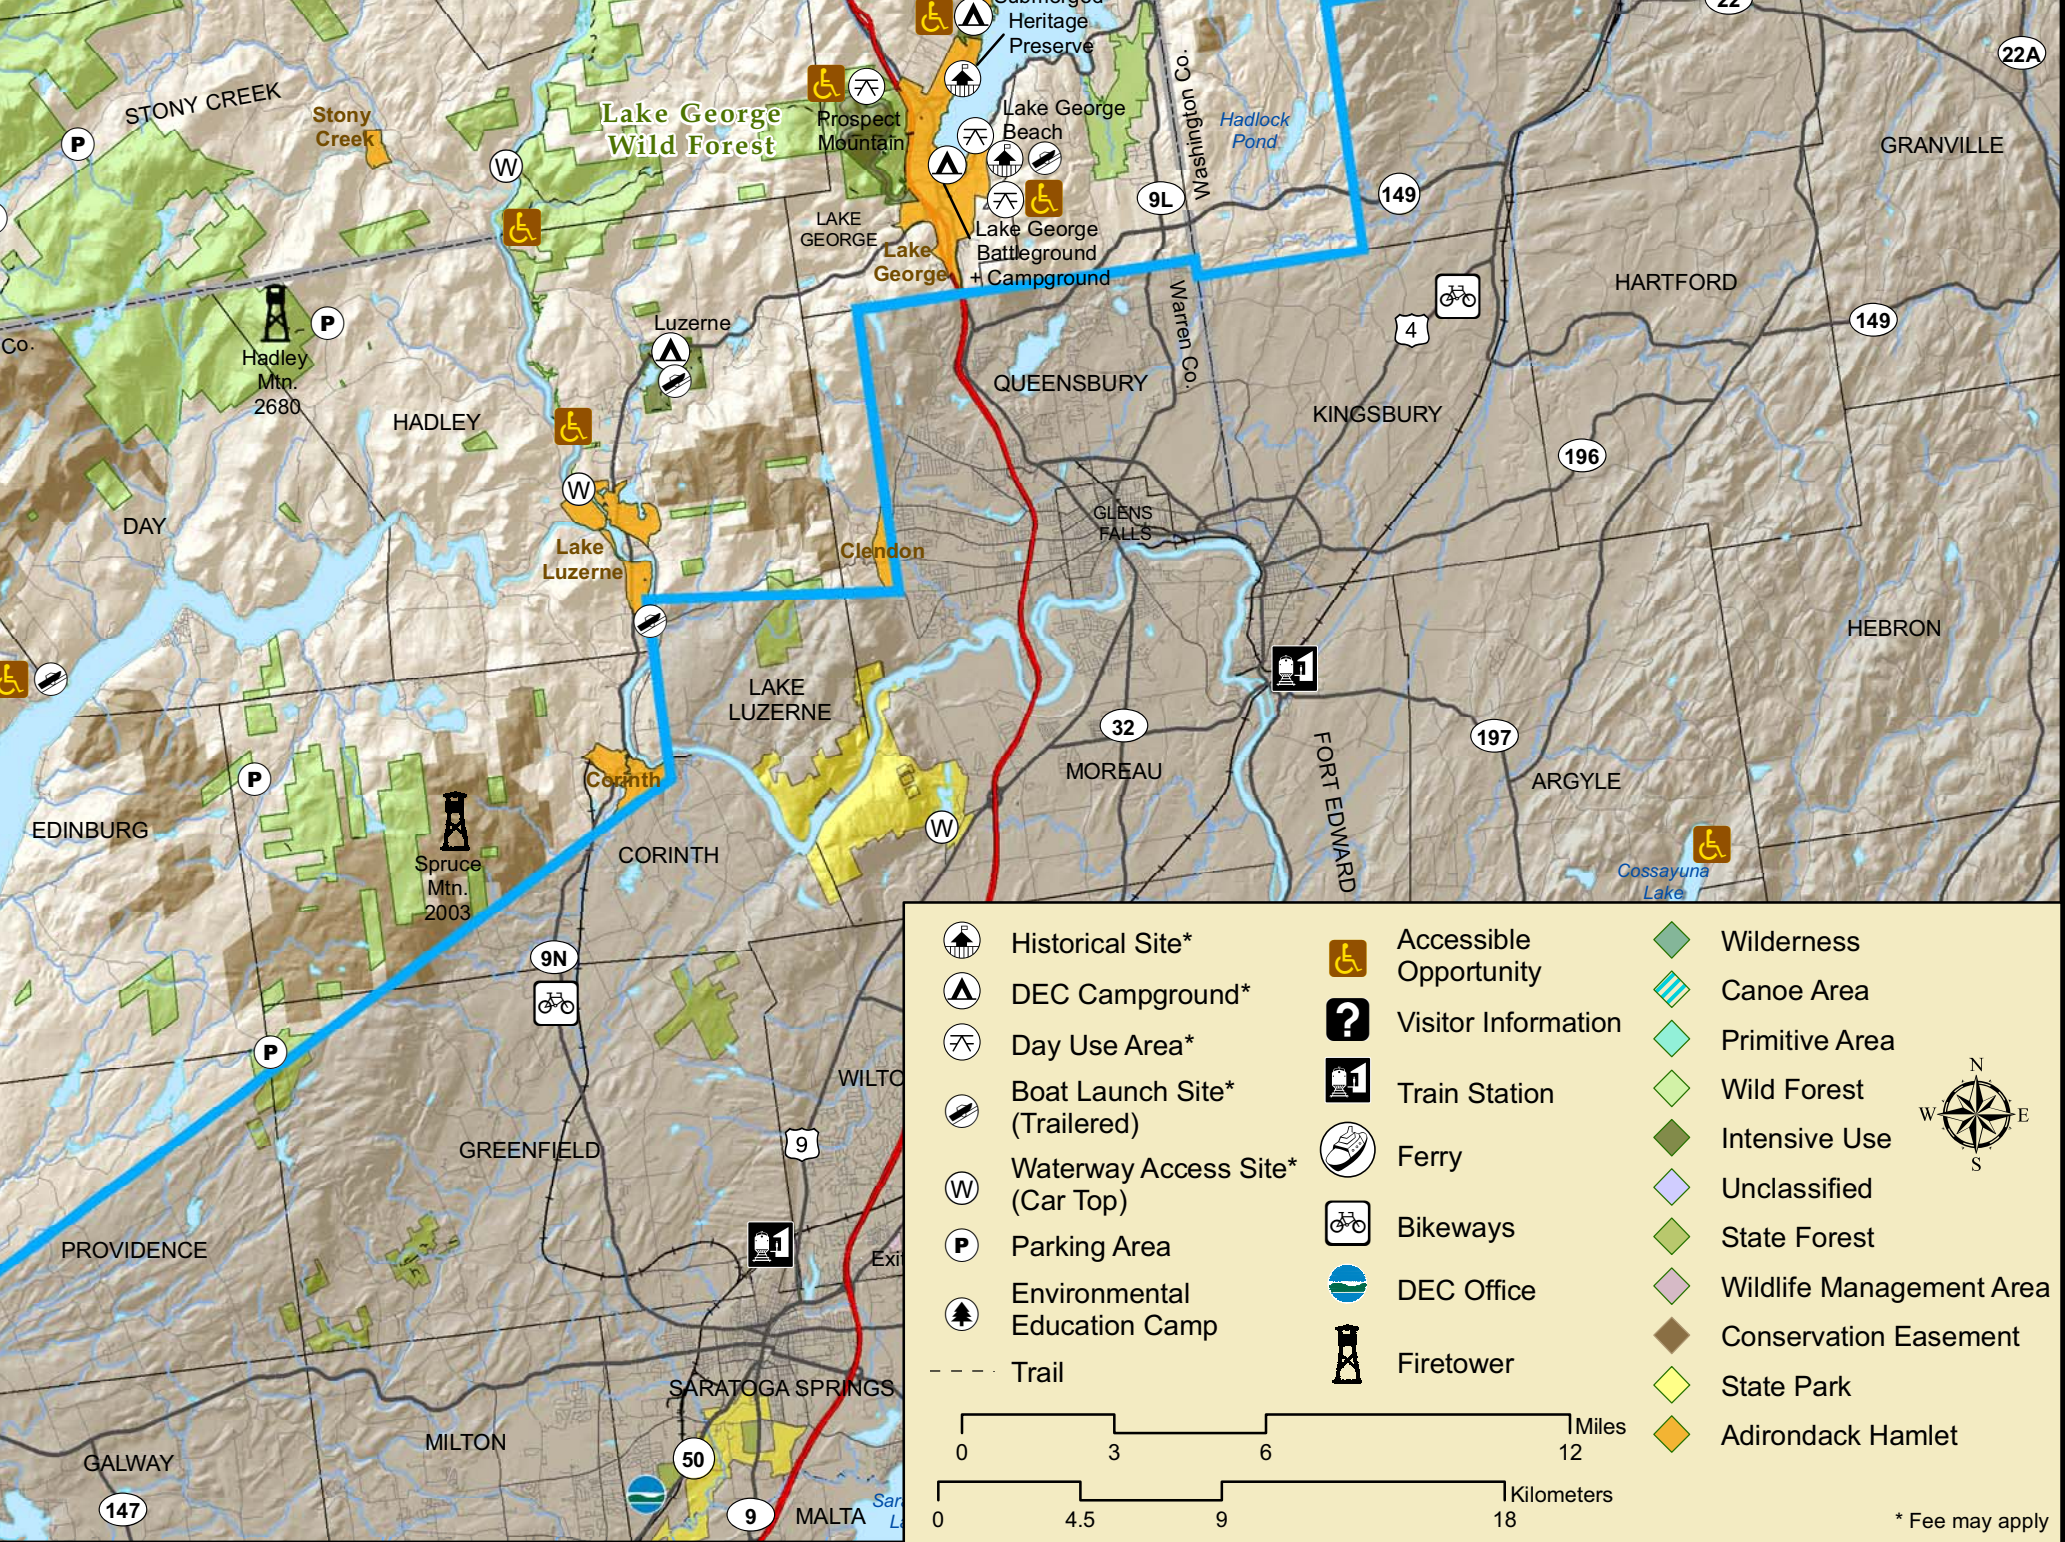

INLET

INDIAN LAKE

Indian Lake

Gore Mtn. Ski Center

Bakers Mills

WELLS

MOREHOUSE

ARIETTA

Lake Durant

Golden Beach

Lower Pond

Eighth Lake

Great Camp Sagamore

Seventh L.

Limekiln Lake

Cedar Lakes

West Canada Lakes

Lewey Lake

Indian Lake Islands

Kunjamuk Mtn. 2949

Thirteenth Lake

Indian Lake

Cedar Lakes

Moffitt Beach

Speculator

Fawn Lake

Sacandaga Lake

Lake Pleasant

Oxbow Lake

Poplar Point

Little Sand Point

Gamet Lake