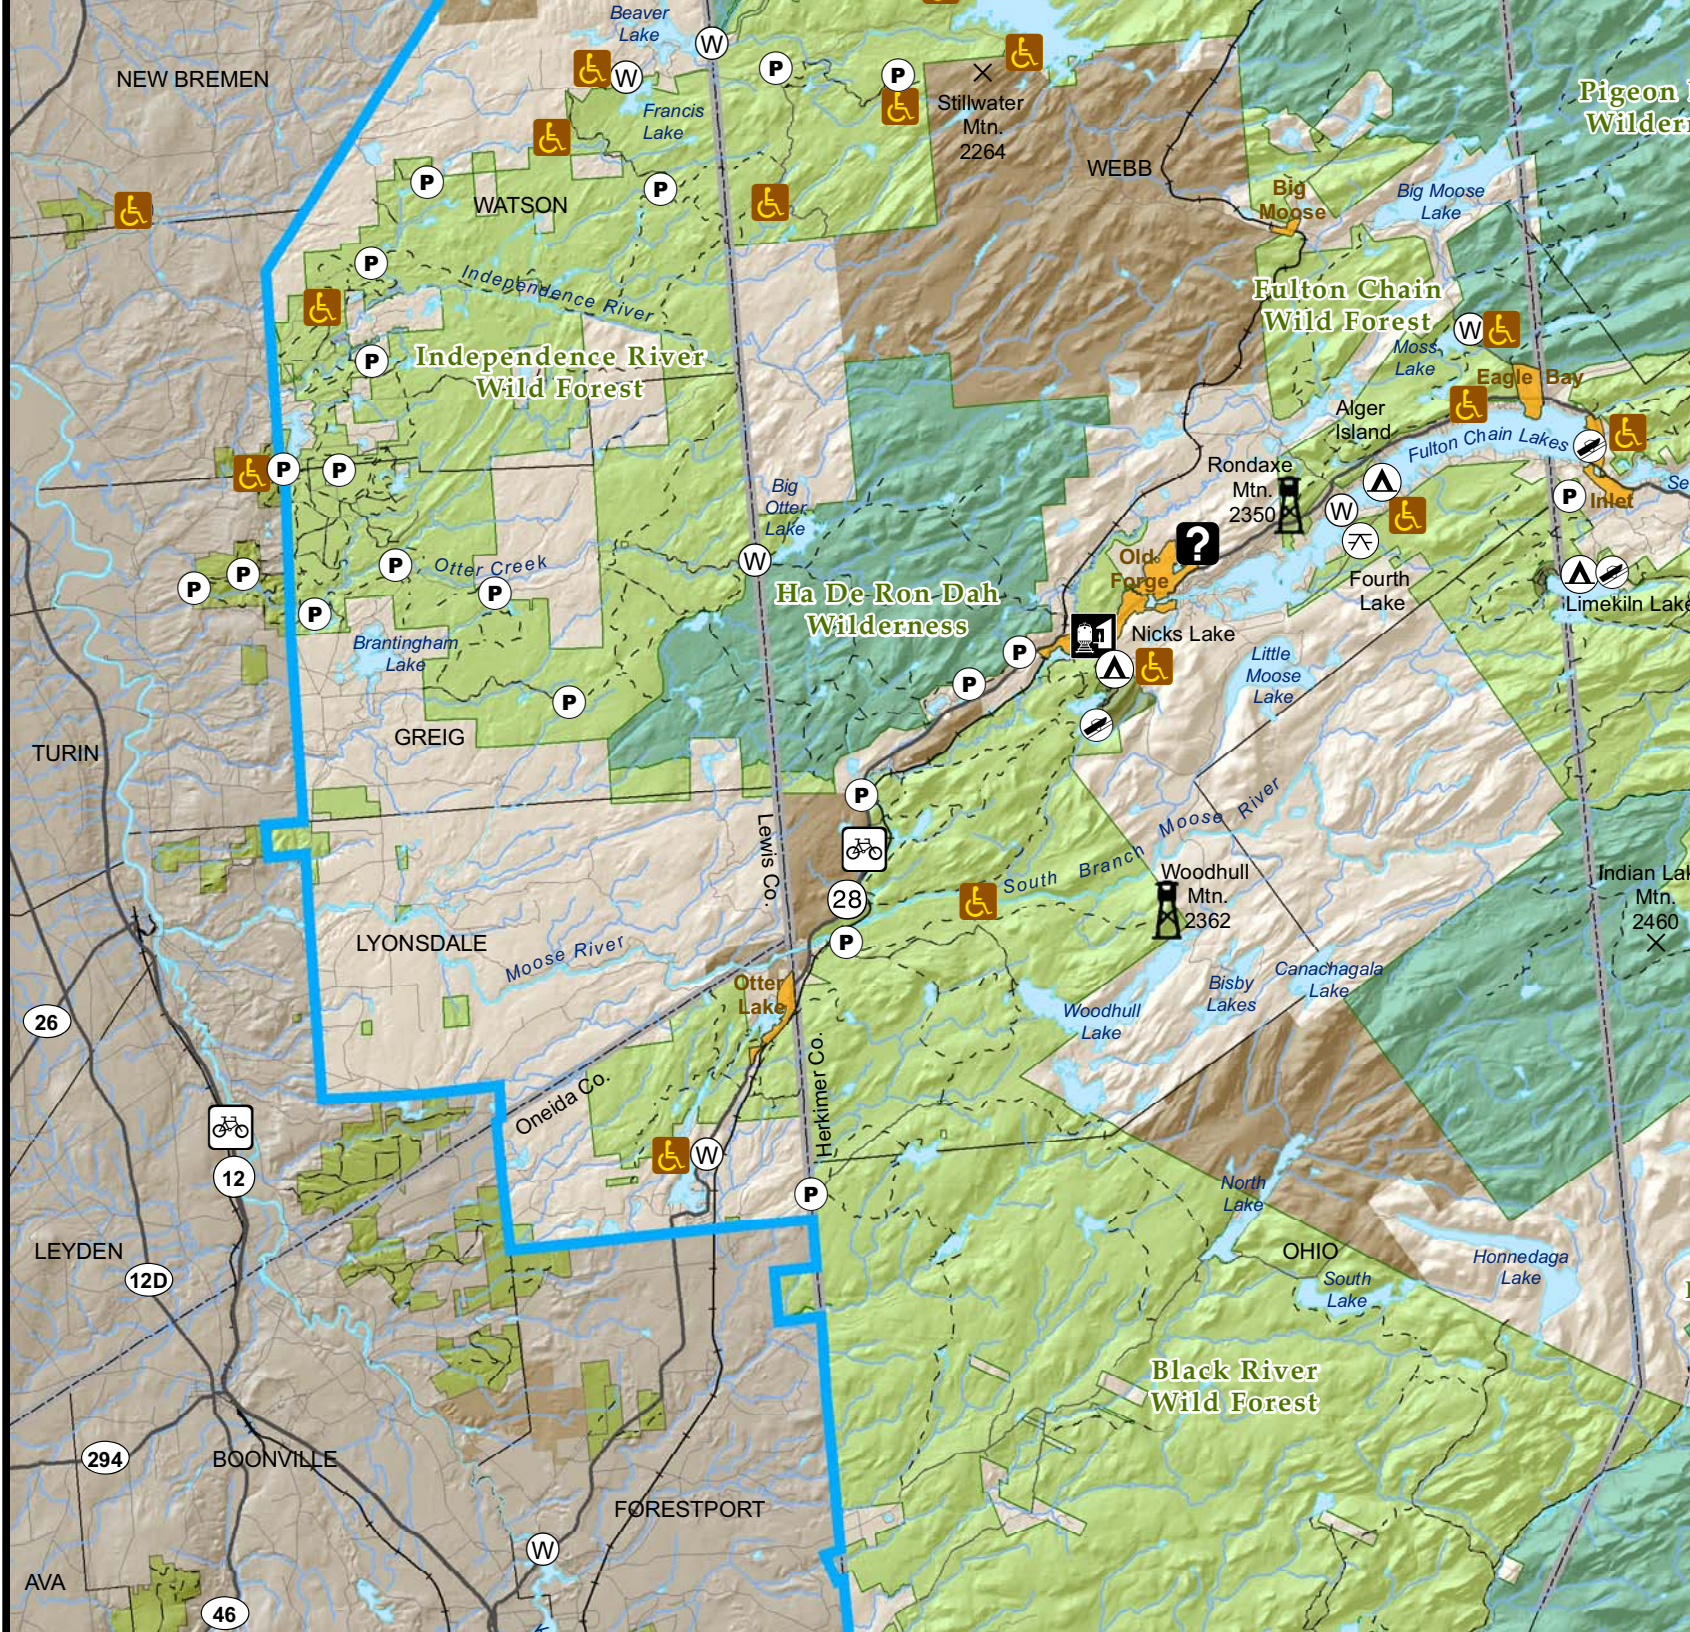

Rollins Pond

Fish Creek

Middle Saranac Islands

Lower Saranac

Oseetah Lake

John  
Brown  
Farm

Vermont

Pigeon Lake Wilderness

Blue Ridge Wilderness

Moose River Plains Wild Forest

West Canada Lake Wilderness

Jessup River Wild Forest

Hudson Gorge Primitive Area

Siamese Ponds Wilderness

West Canada Mountain Primitive Area

Wilcox Lake Wild Forest

INLET

INDIAN LAKE

Indian Lake

Gore Mtn. Ski Center

Bakers Mills

WELLS

MOREHOUSE

ARIETTA

Lake Durant

Golden Beach

Lower Pond

Eighth Lake

Great Camp Sagamore

Seventh L.

Limekiln Lake

Cedar Lakes