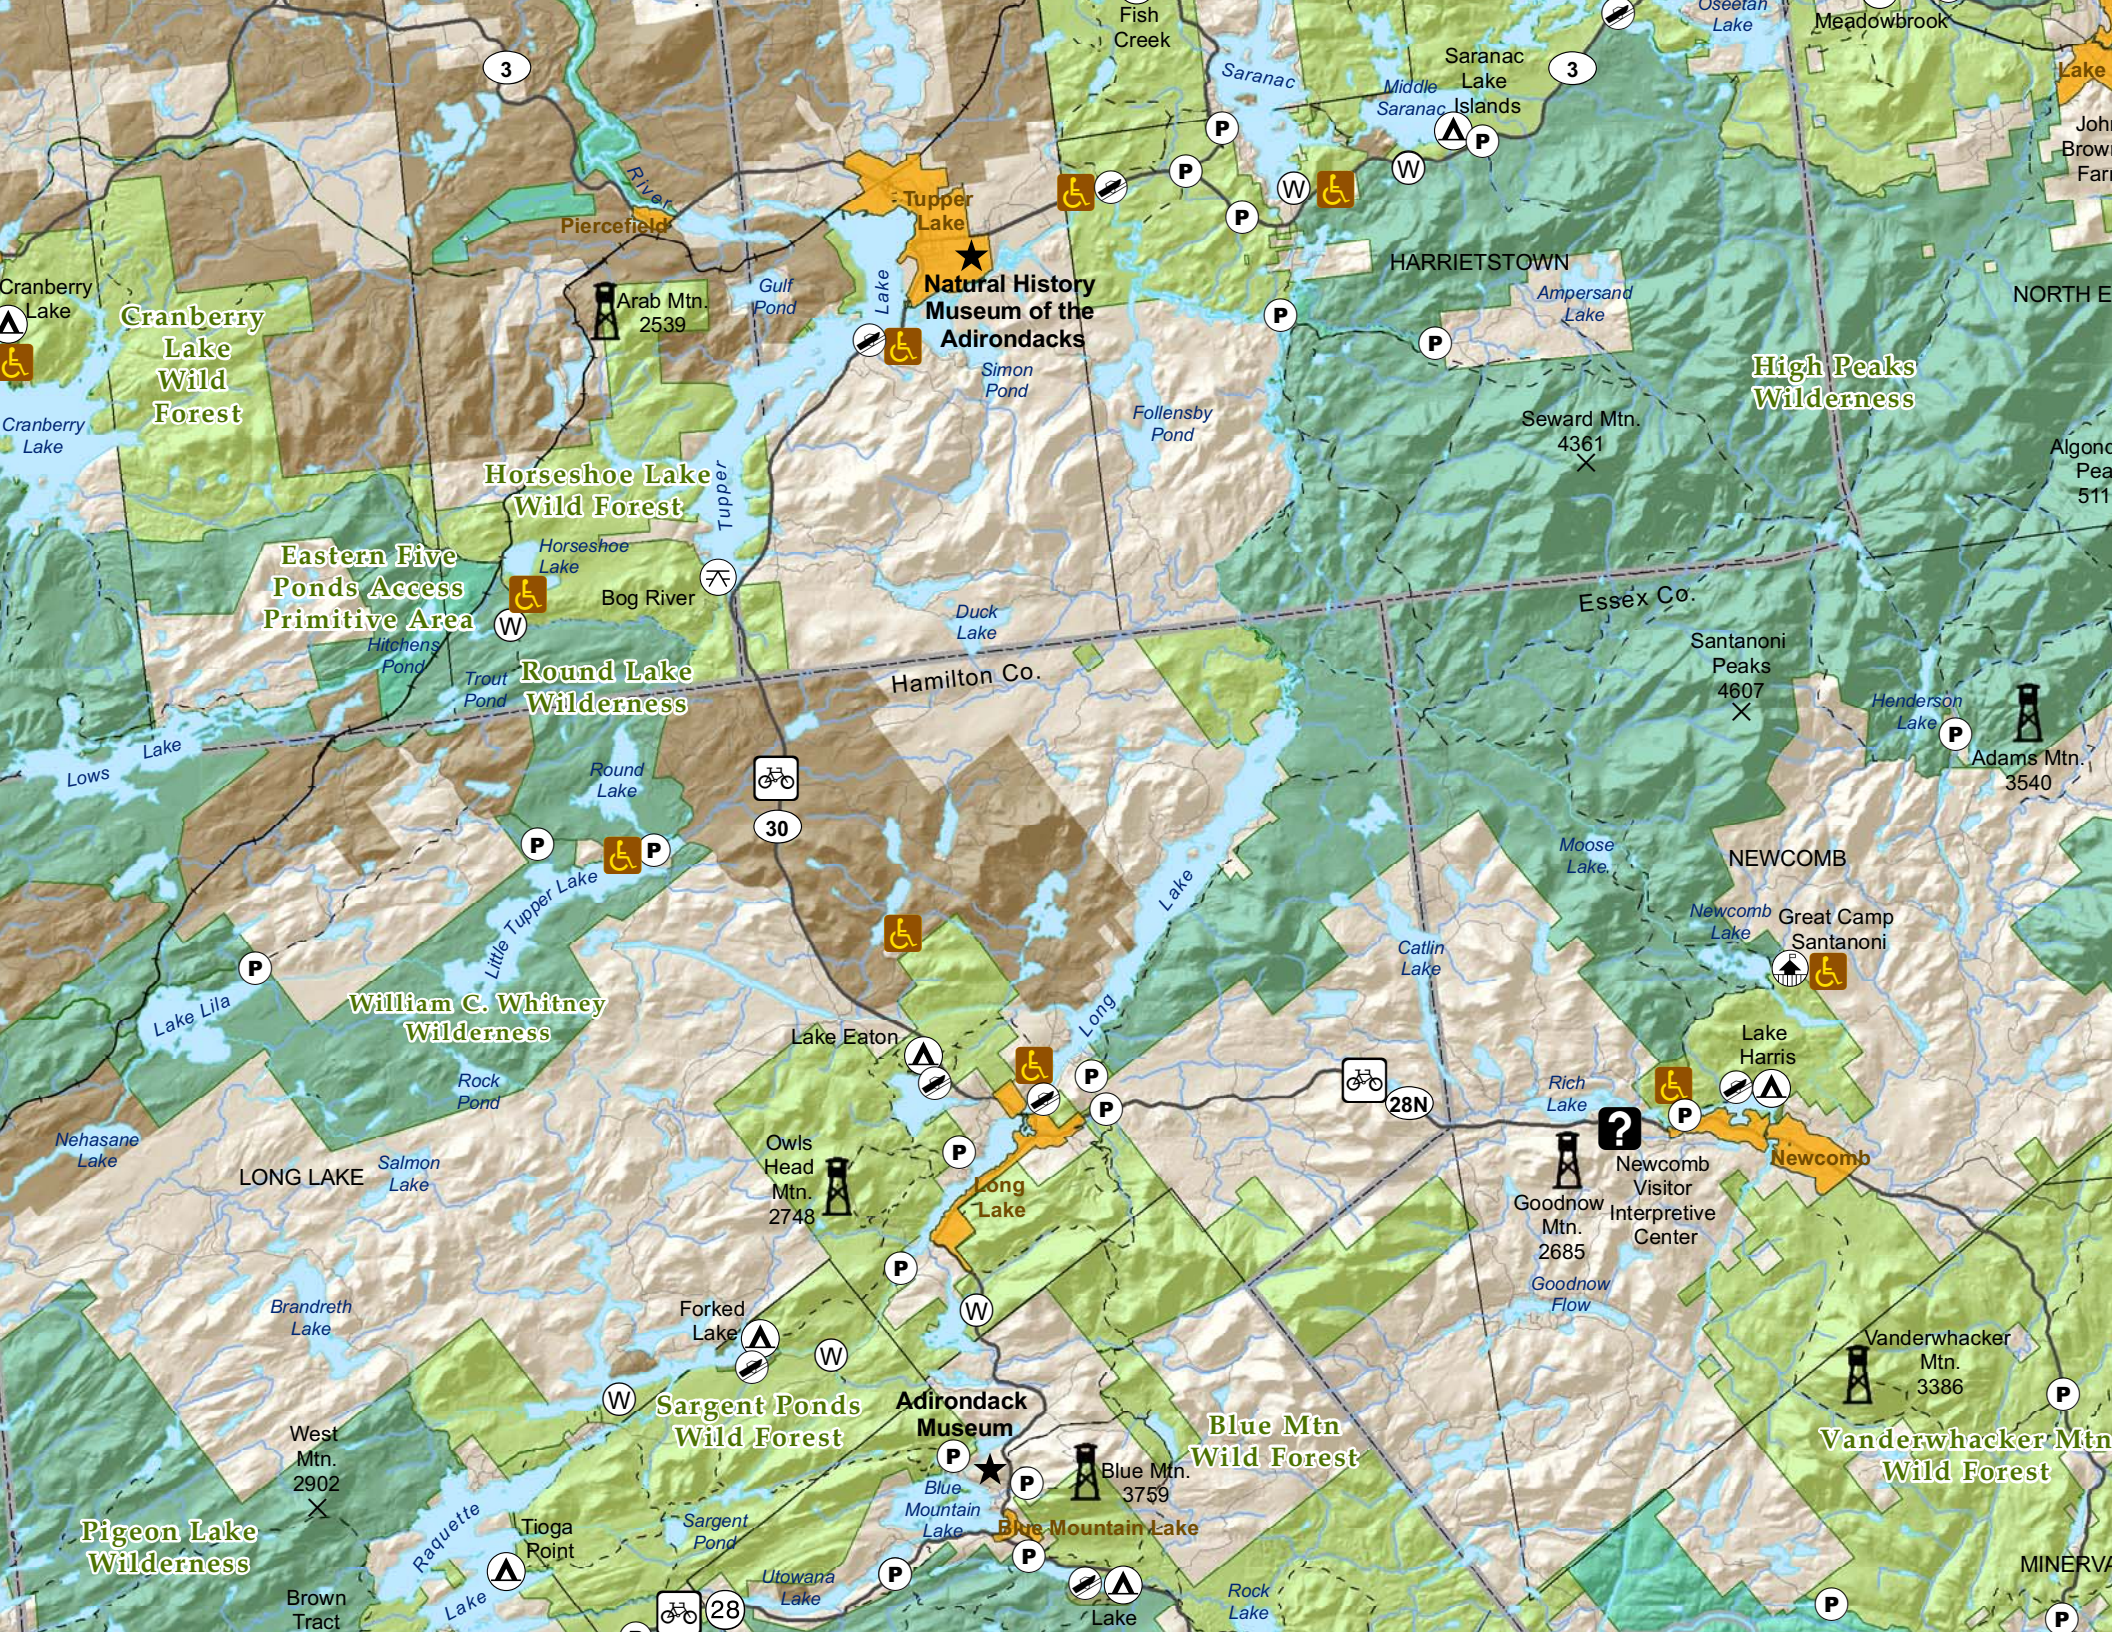

# The Adirondack Park

White Hill Wild Forest

Raquette River Wild Forest

Debar Mtn Wild Forest

Madawaska Flow - Quebec Brook Primitive Area

Raquette-Jordan Boreal Primitive Area

Saint Regis Canoe Area

Saranac Lakes Wild Forest

Rollins Pond

Fish Creek

Middle Saranac Islands

Lower Saranac

Oseetah Lake

John  
Brown  
Farm

Vermont

Pigeon Lake Wilderness

Blue Ridge Wilderness

Moose River Plains Wild Forest

West Canada Lake Wilderness

Jessup River Wild Forest

Hudson Gorge Primitive Area

Siamese Ponds Wilderness

West Canada Mountain Primitive Area

Wilcox Lake Wild Forest

Lake Durant

Golden Beach

Lower Pond

Eighth Lake

Great Camp Sagamore

Seventh L.

Limekiln Lake

Cedar Lakes