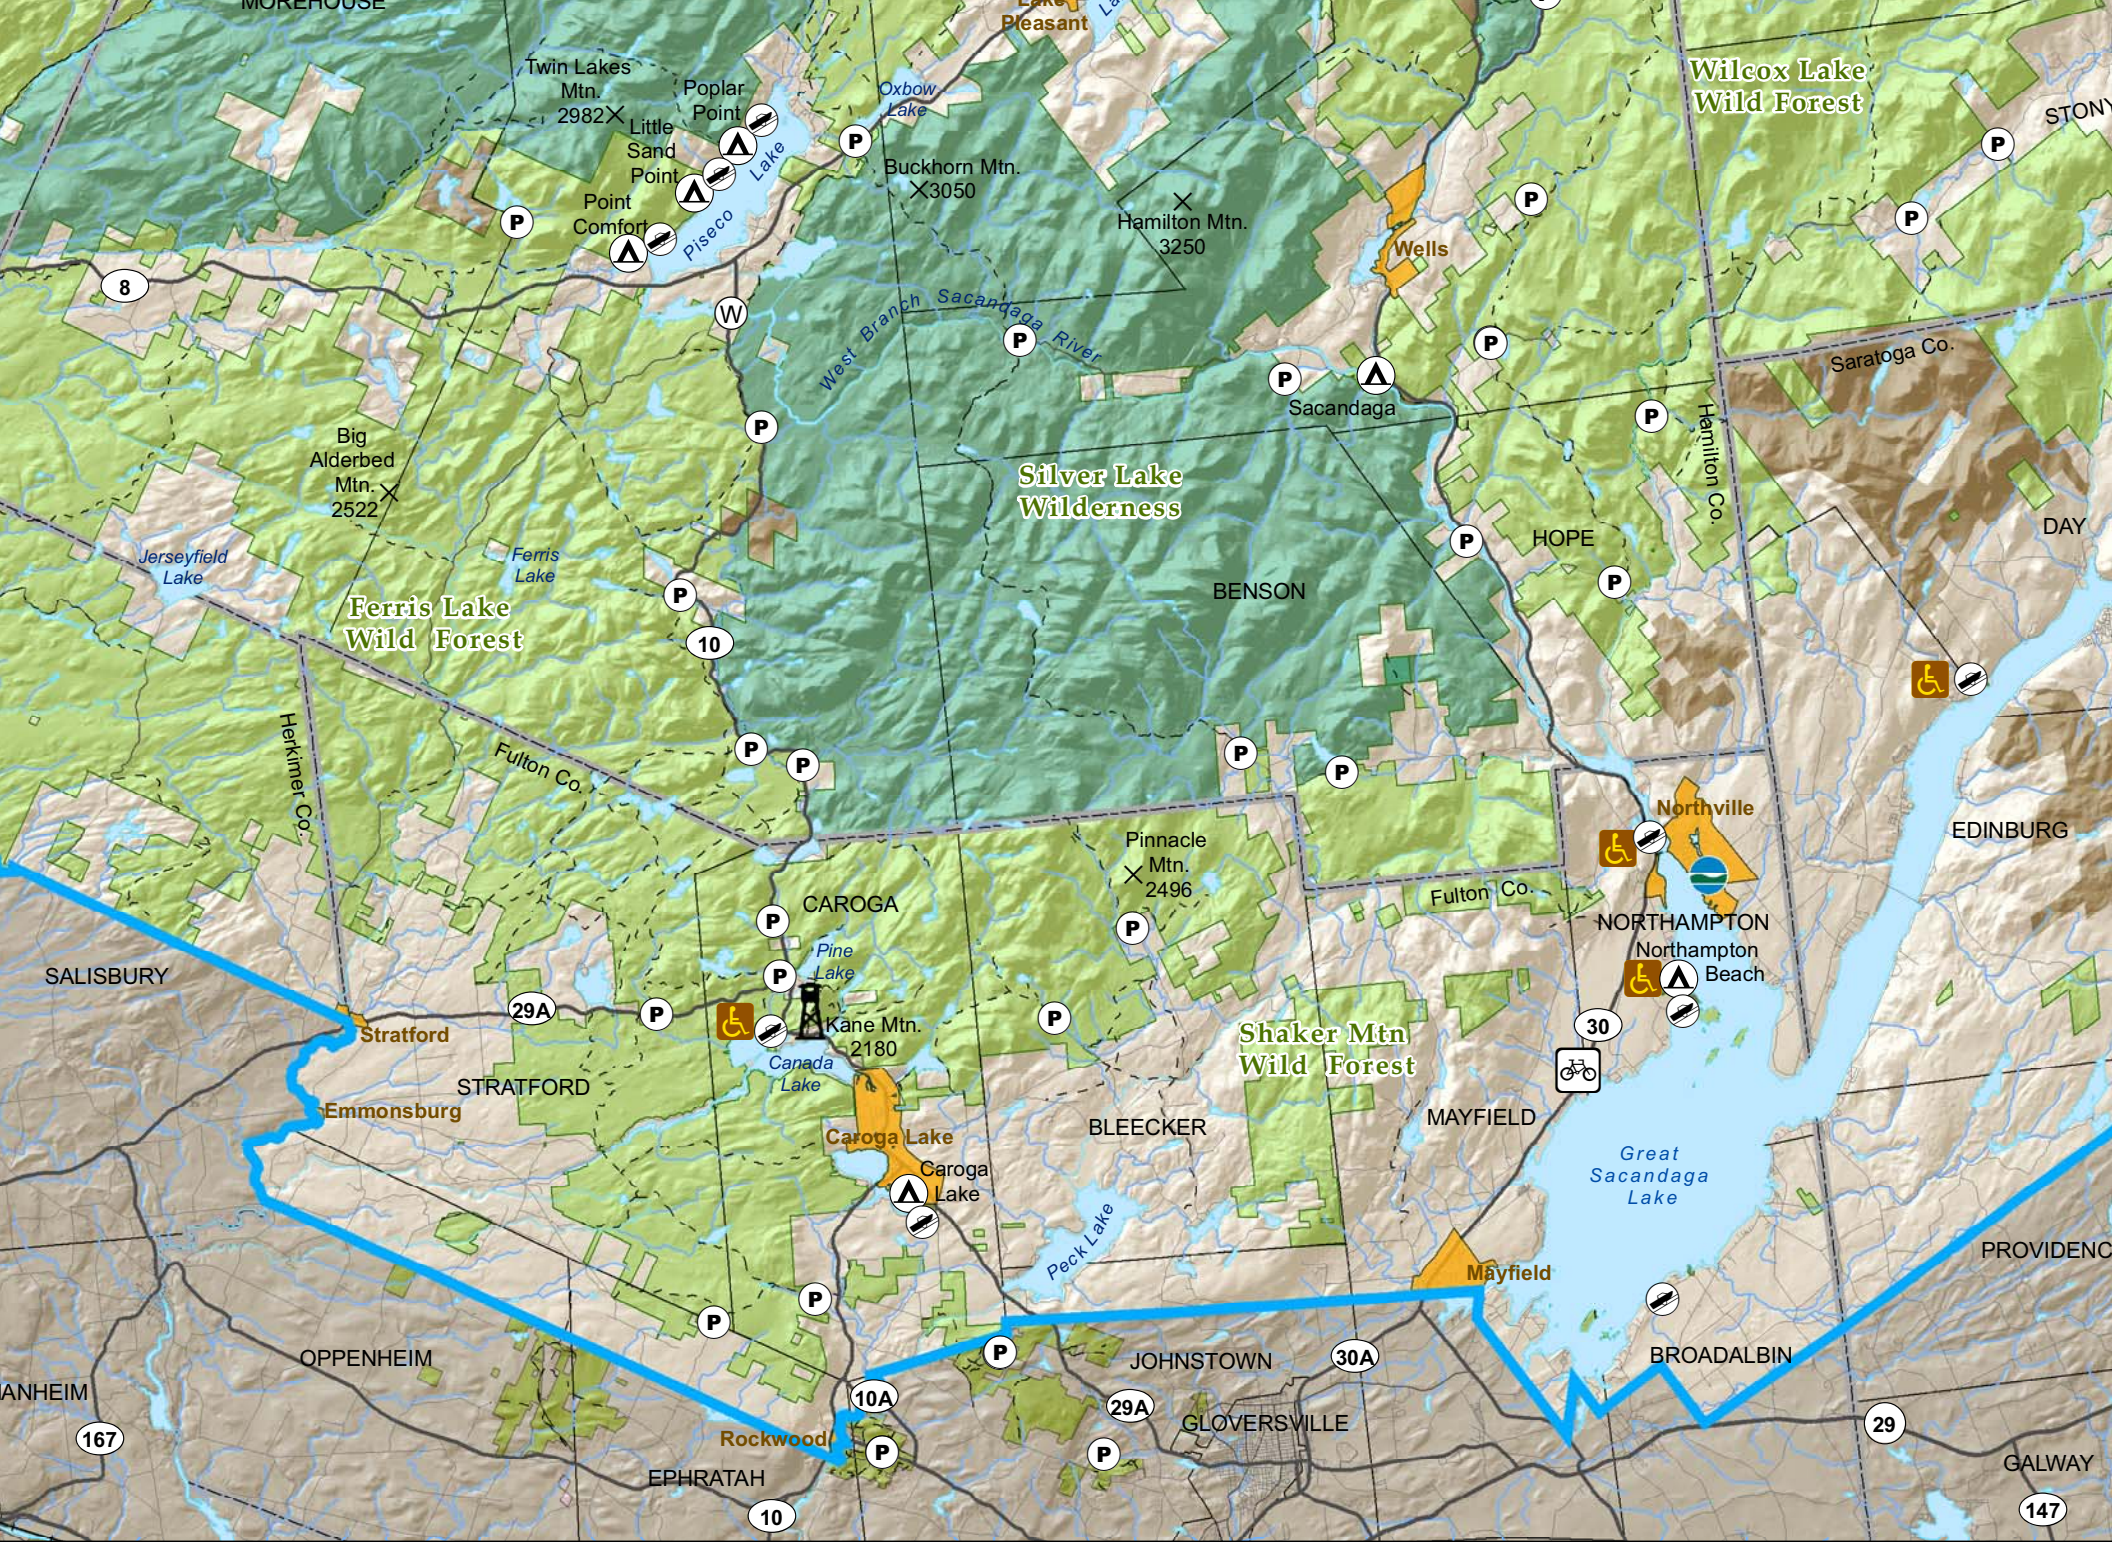

INLET

INDIAN LAKE

Indian Lake

Gore Mtn. Ski Center

Bakers Mills

WELLS

MOREHOUSE

ARIETTA

Lake Durant

Golden Beach

Lower Pond

Eighth Lake

Great Camp Sagamore

Seventh L.

Limekiln Lake

Cedar Lakes

West Canada Lakes

Lewey Lake

Indian Lake Islands

Kunjamuk Mtn. 2949

Thirteenth Lake

Indian Lake

Cedar Lakes

Moffitt Beach

Speculator

Fawn Lake

Sacandaga Lake

Lake Pleasant

Oxbow Lake

Poplar Point

Little Sand Point

Gamet Lake