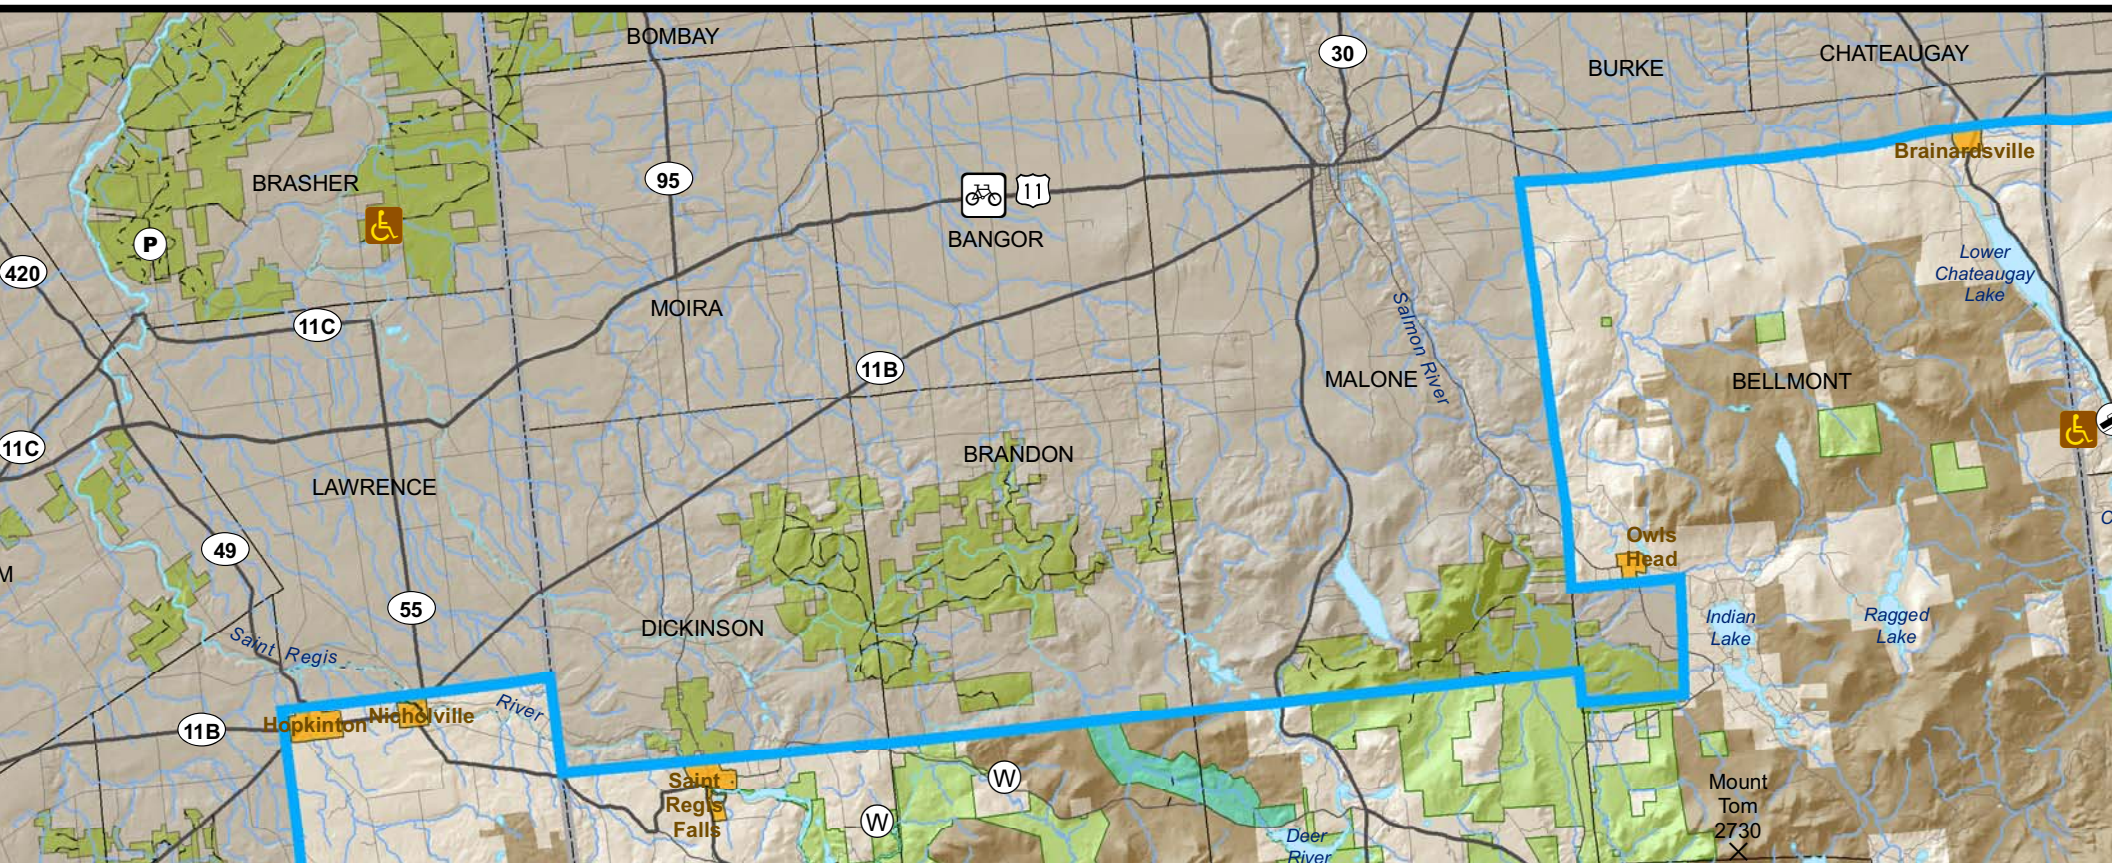

# The Adirondack Park

White Hill Wild Forest

Raquette River Wild Forest

Debar Mtn Wild Forest

Madawaska Flow - Quebec Brook Primitive Area

Raquette-Jordan Boreal Primitive Area

Saint Regis Canoe Area

Saranac Lakes Wild Forest

186

26

St. Lawrence Co.  
Franklin Co.

HOPKINTON

HOPKINTON

WAVERLY

SANTA CLARA

BRIGHTON

Rollins Pond

Fish Creek

Middle Saranac Islands

Lower Saranac

Oseetah Lake

John  
Brown  
Farm

Vermont

Pigeon Lake Wilderness

Lake Durant

Golden Beach

Lower Pond

Eighth Lake

Great Camp Sagamore

Seventh L.

Limekiln Lake

Cedar Lakes