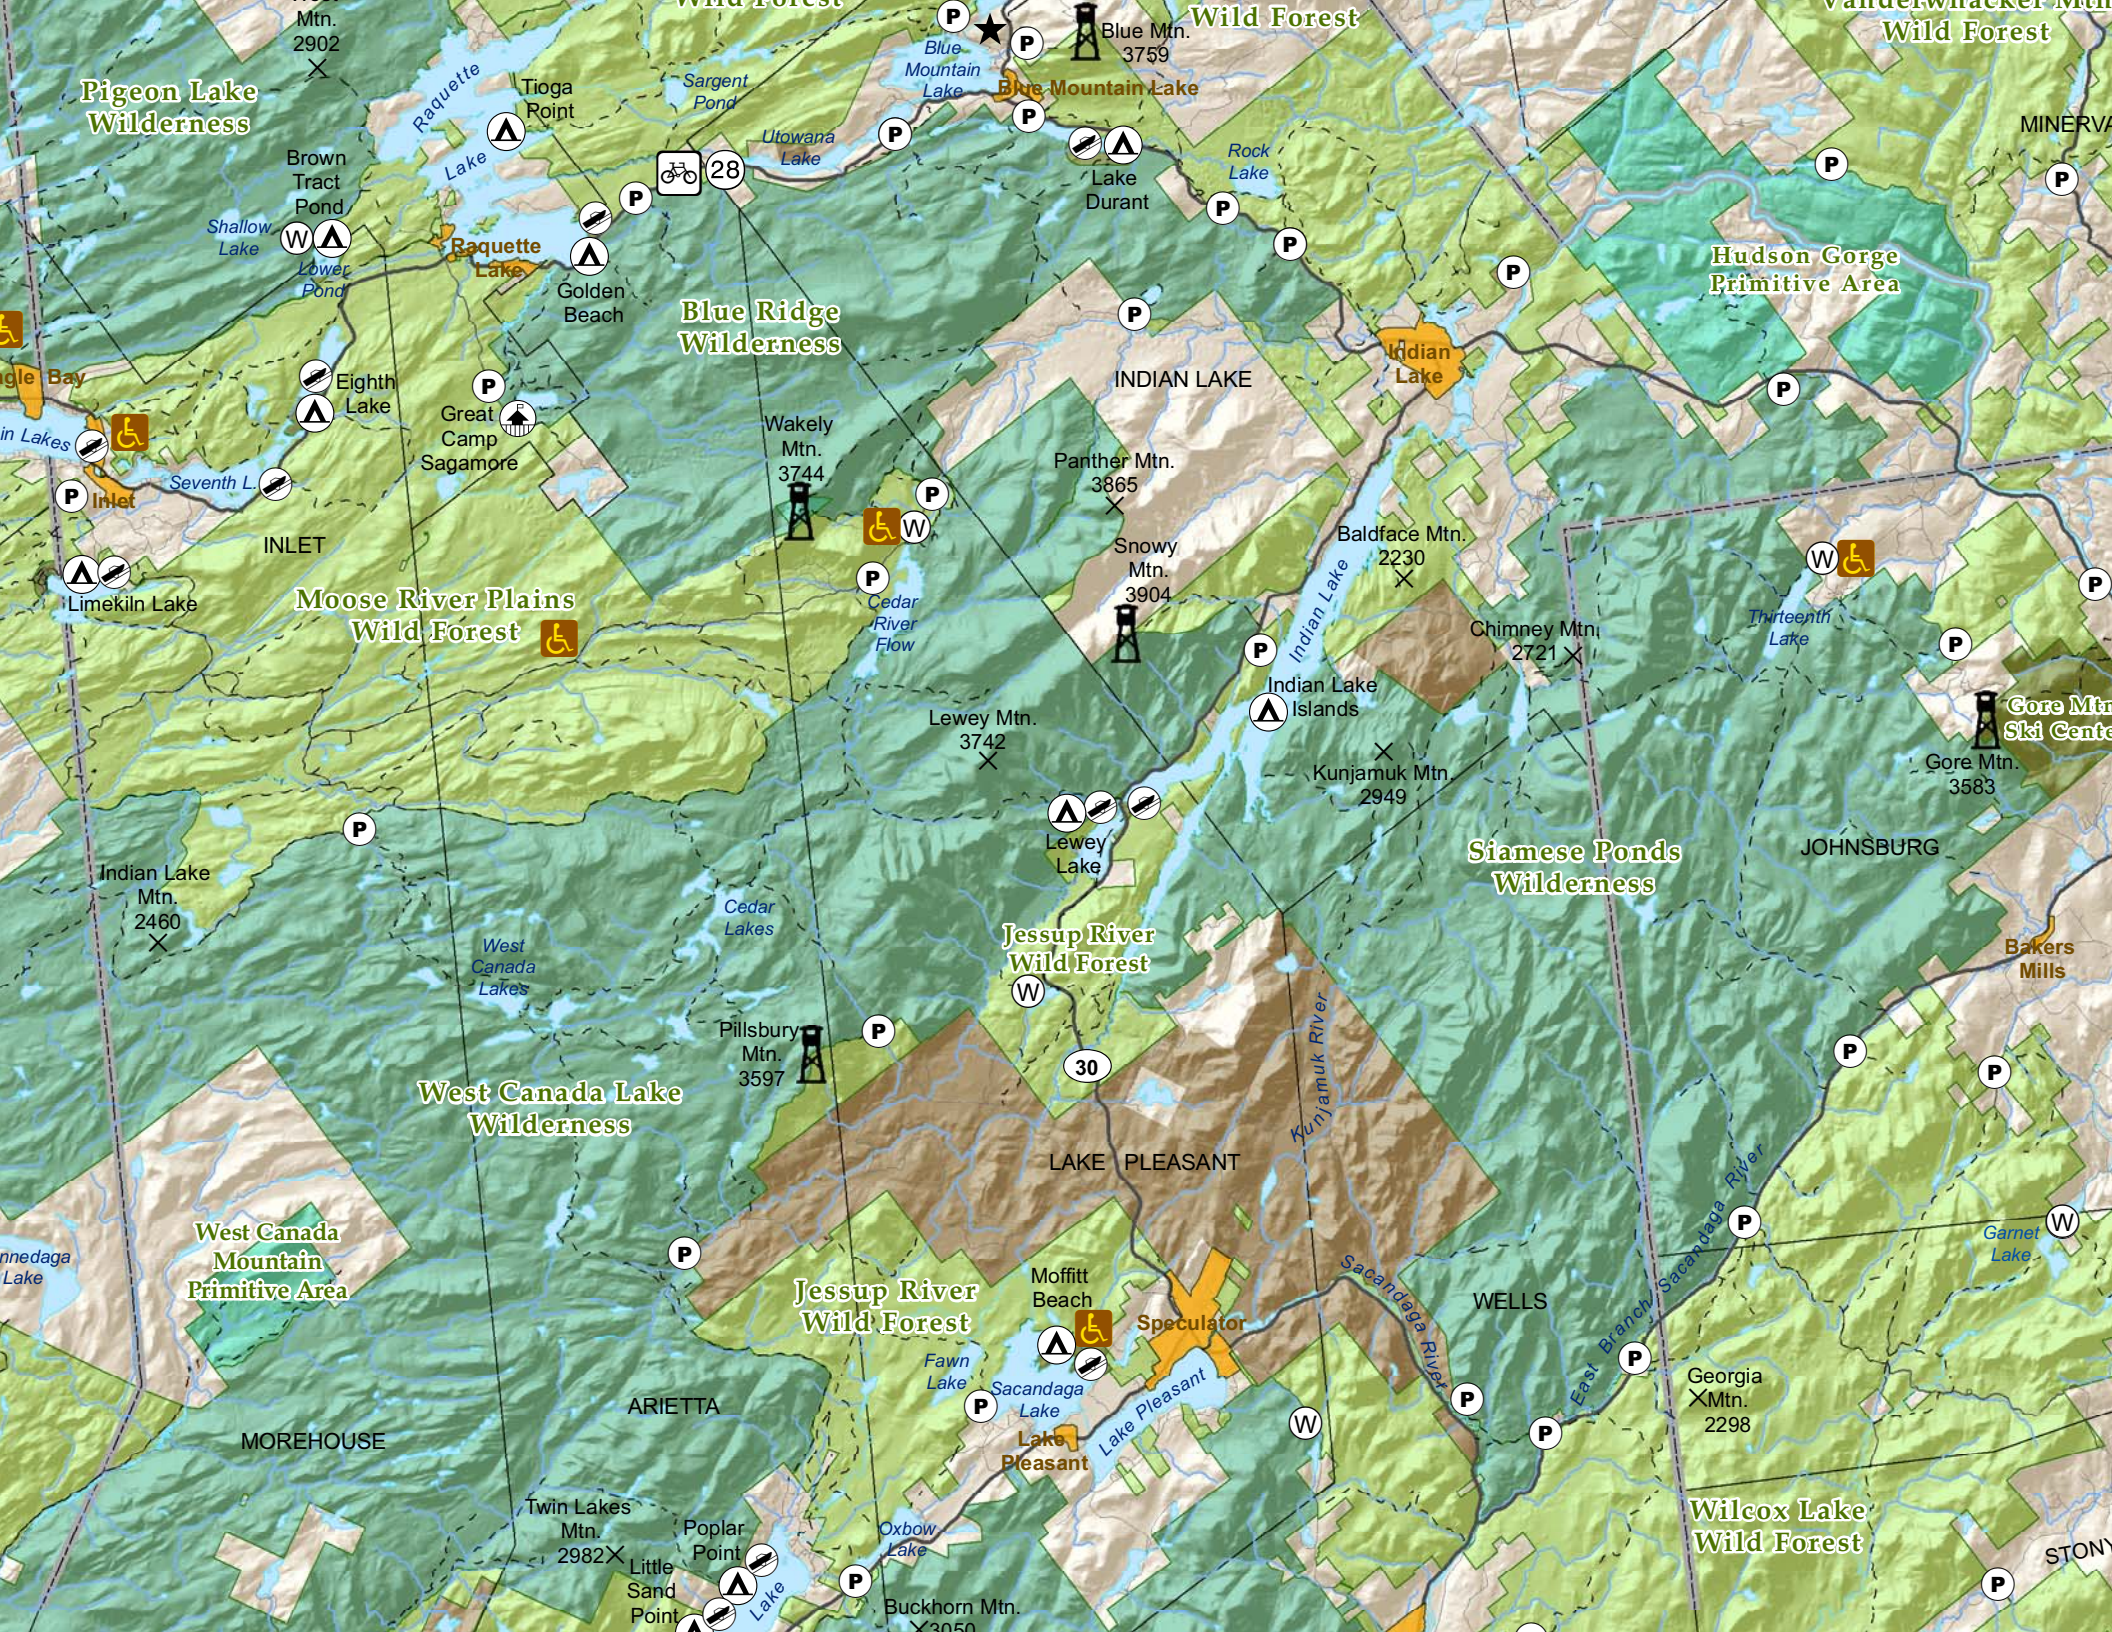

# The Adirondack Park

White Hill Wild Forest

Raquette River Wild Forest

Debar Mtn Wild Forest

Madawaska Flow - Quebec Brook Primitive Area

Raquette-Jordan Boreal Primitive Area

Saint Regis Canoe Area

Saranac Lakes Wild Forest

Rollins Pond

Fish Creek

Middle Saranac Islands

Lower Saranac

Oseetah Lake

John  
Brown  
Farm

Vermont

Pigeon Lake Wilderness

Blue Ridge Wilderness

Moose River Plains Wild Forest

West Canada Lake Wilderness

Jessup River Wild Forest

Hudson Gorge Primitive Area

Siamese Ponds Wilderness

West Canada Mountain Primitive Area

Wilcox Lake Wild Forest

INLET

INDIAN LAKE

Indian Lake

Gore Mtn. Ski Center

Bakers Mills

WELLS

MOREHOUSE

ARIETTA