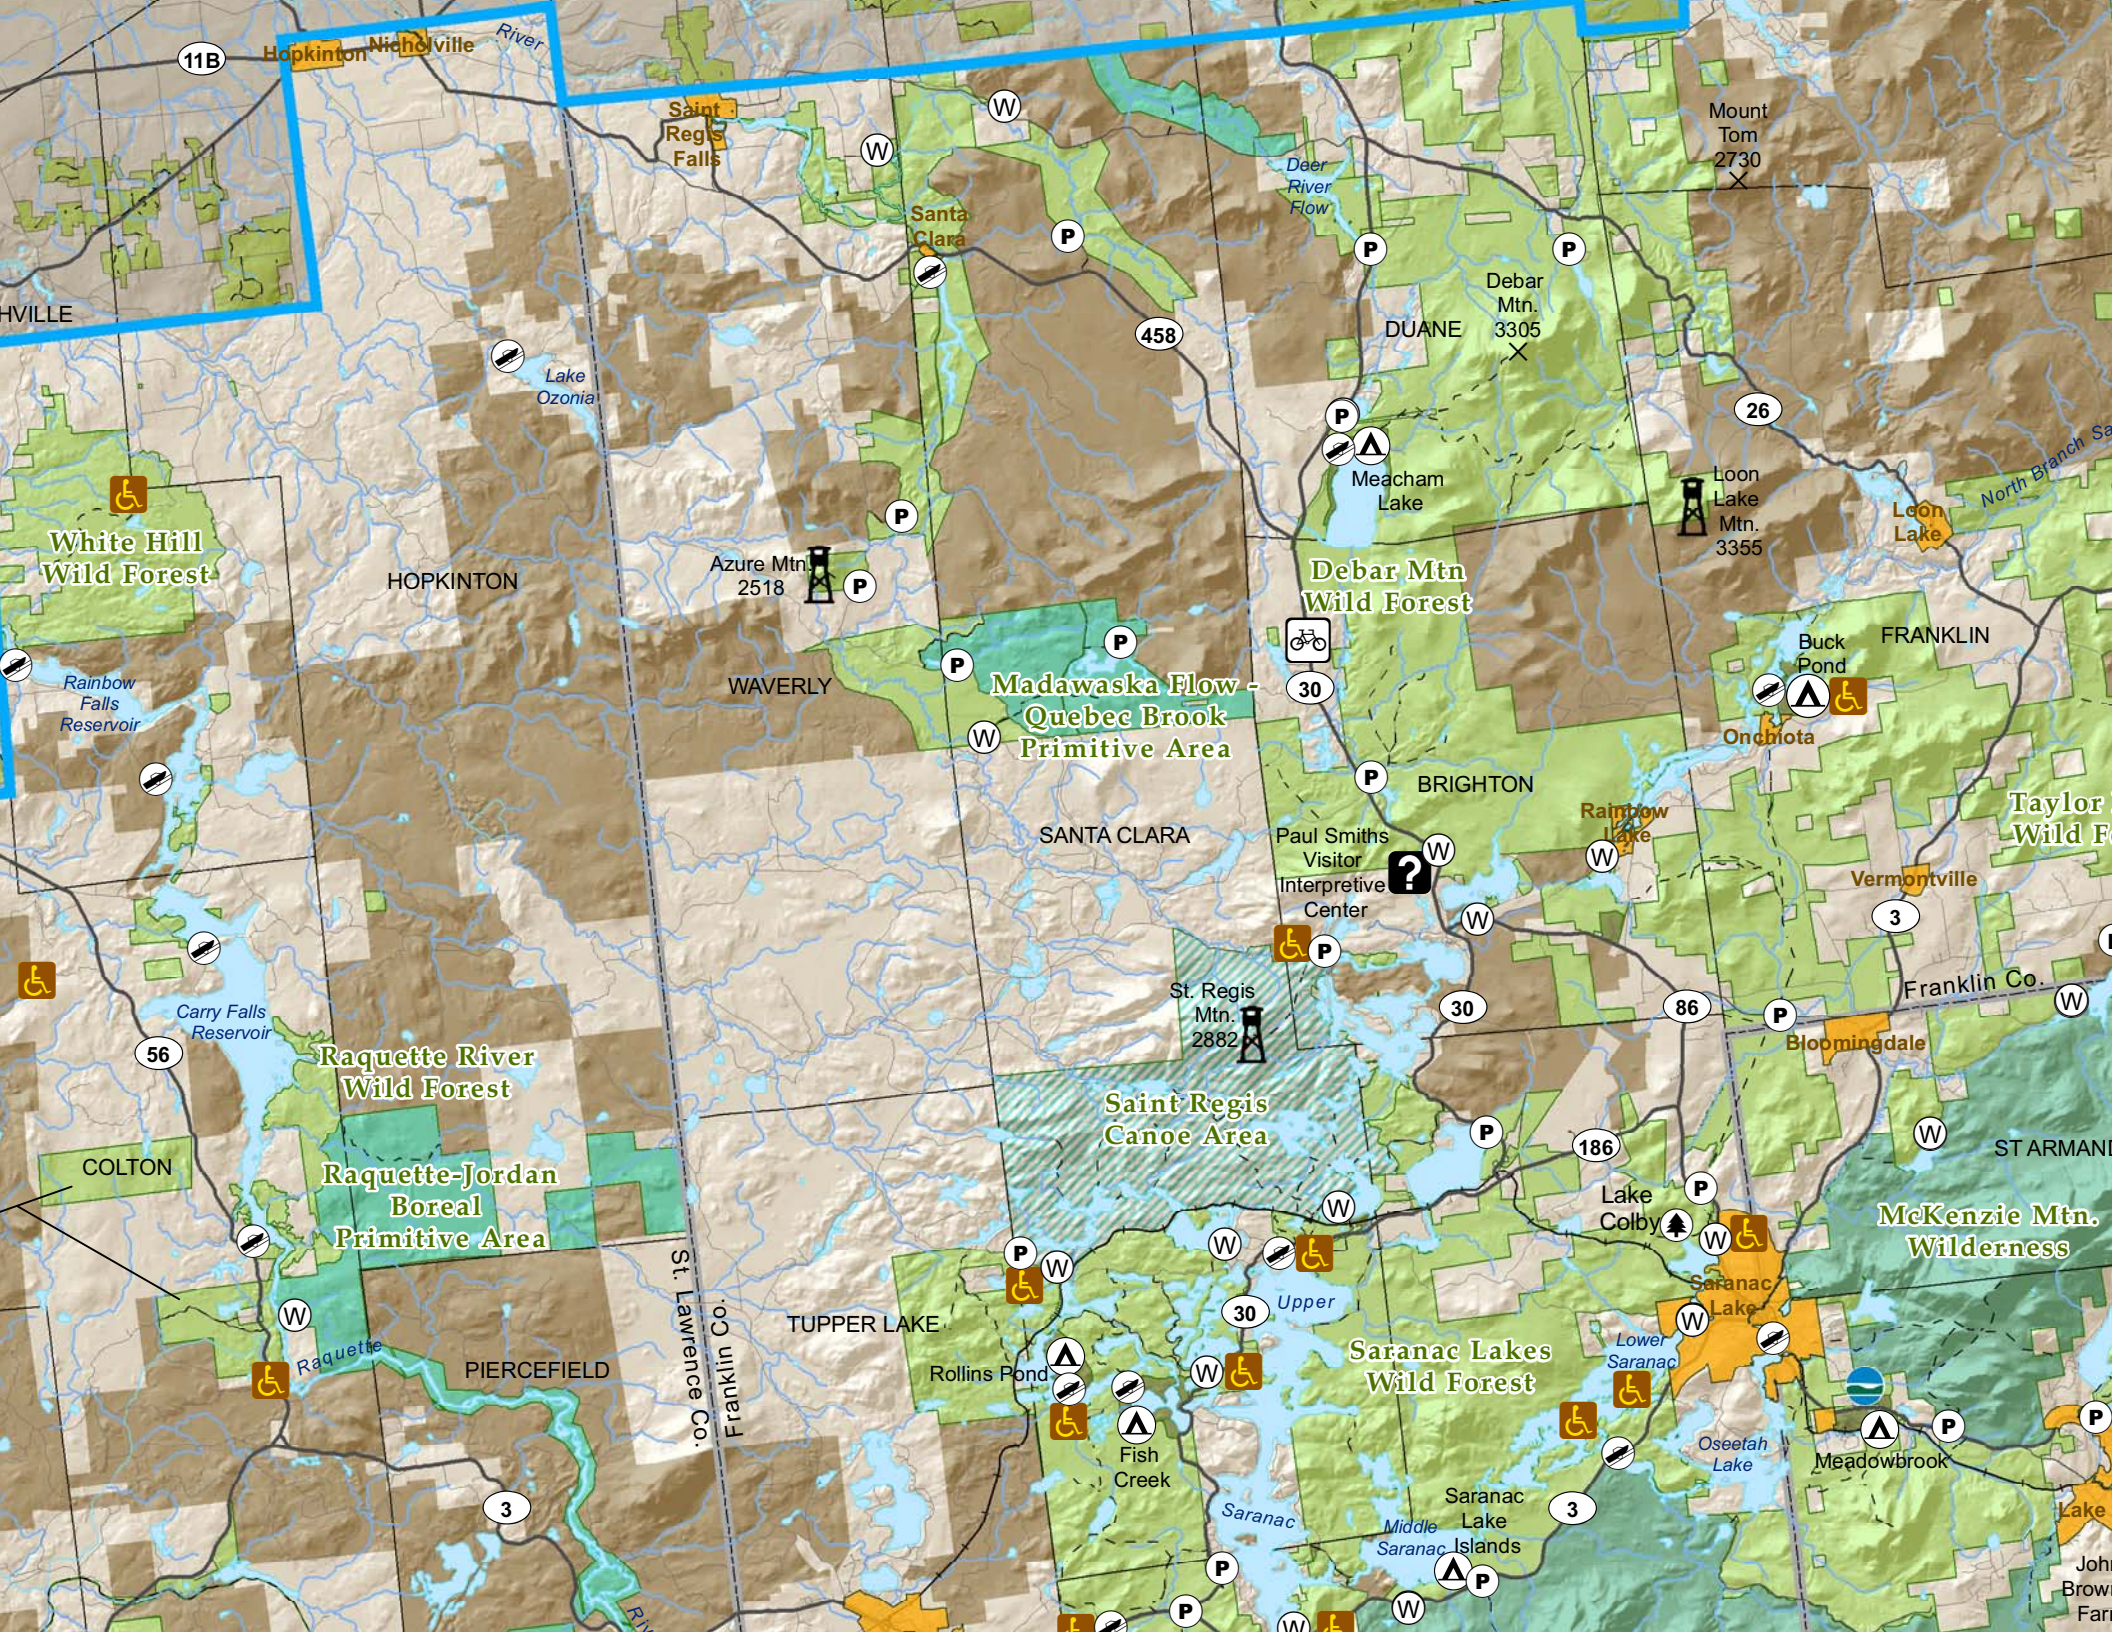

# The Adirondack Park

White Hill Wild Forest

Raquette River Wild Forest

Debar Mtn Wild Forest

Madawaska Flow - Quebec Brook Primitive Area

Raquette-Jordan Boreal Primitive Area

Saint Regis Canoe Area

Saranac Lakes Wild Forest

186

26

St. Lawrence Co.  
Franklin Co.

HOPKINTON

HOPKINTON

WAVERLY

SANTA CLARA

BRIGHTON

Rollins Pond

Fish Creek

Middle Saranac Islands

Lower Saranac

Oseetah Lake

John  
Brown  
Farm

Vermont

Pigeon Lake Wilderness

Lake Durant

Golden Beach

Lower Pond

Eighth Lake

Great Camp Sagamore

Seventh L.

Limekiln Lake

Cedar Lakes