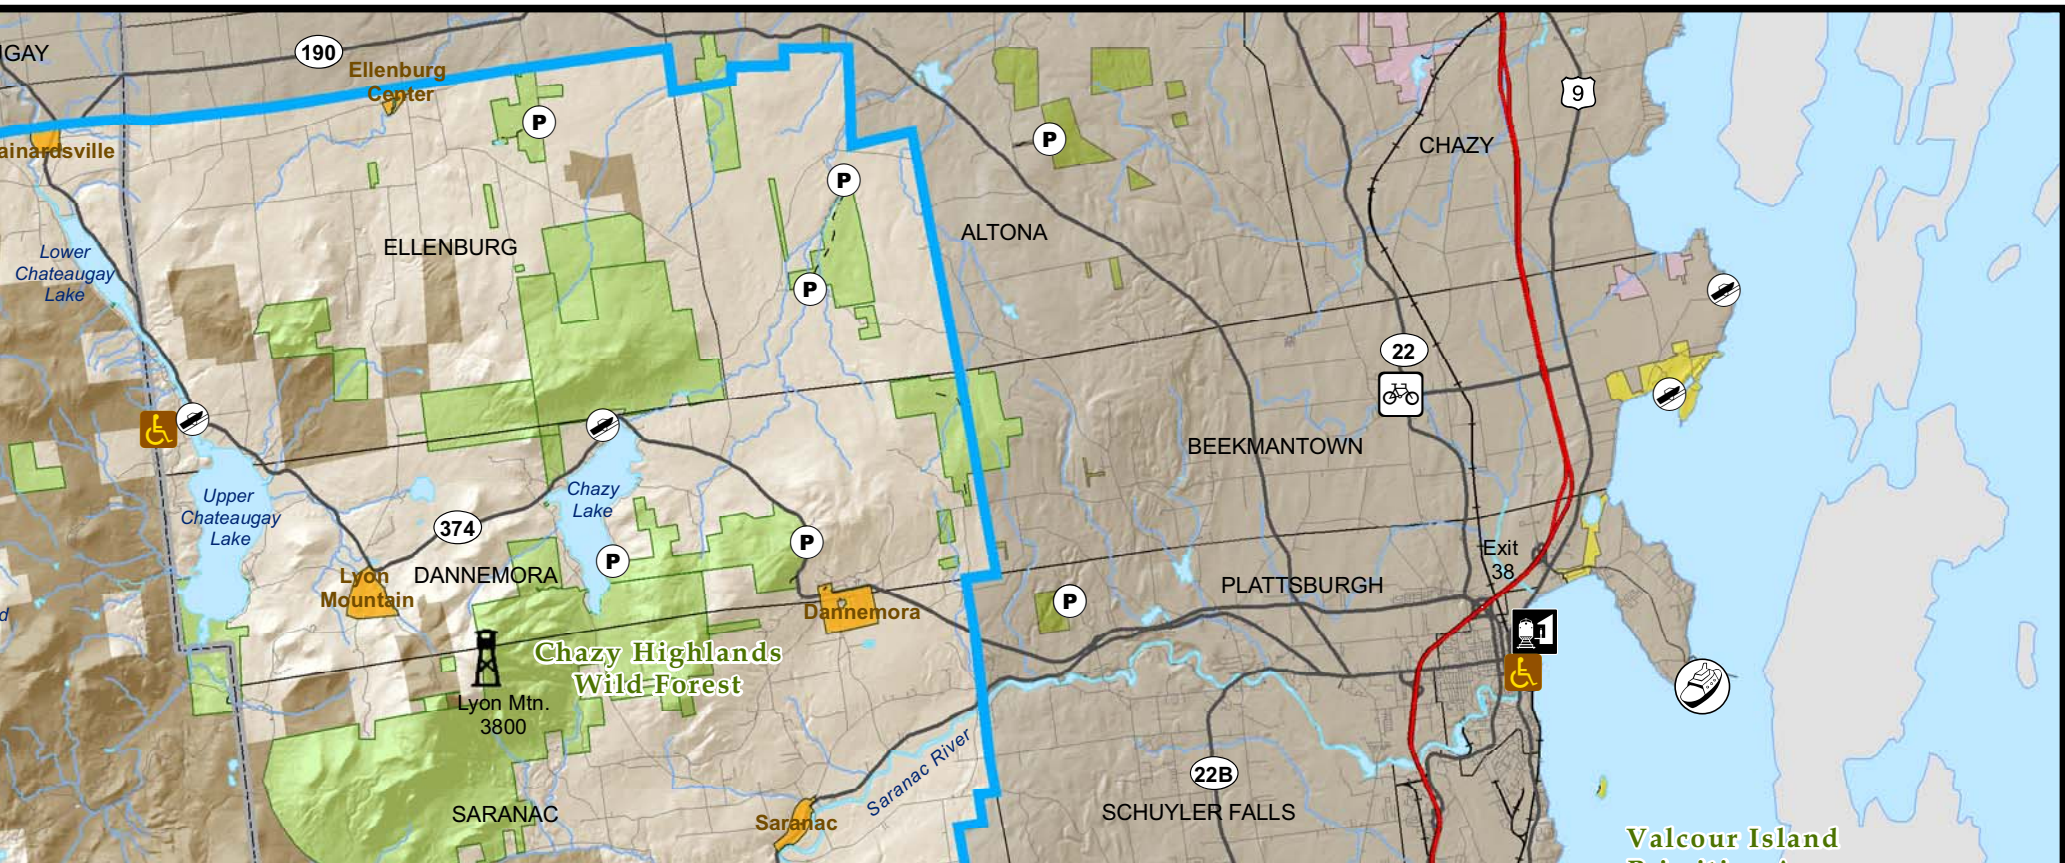

# The Adirondack Park

White Hill Wild Forest

Raquette River Wild Forest

Debar Mtn Wild Forest

Madawaska Flow - Quebec Brook Primitive Area

Raquette-Jordan Boreal Primitive Area

Saint Regis Canoe Area

Saranac Lakes Wild Forest

186

26

St. Lawrence Co.  
Franklin Co.

HOPKINTON

HOPKINTON

WAVERLY

SANTA CLARA

BRIGHTON

Rollins Pond

Fish Creek

Middle Saranac Islands

Lower Saranac

Oseetah Lake

John  
Brown  
Farm

Vermont

Pigeon Lake Wilderness

Lake Durant

Golden Beach

Lower Pond

Eighth Lake

Great Camp Sagamore

Seventh L.

Limekiln Lake

Cedar Lakes