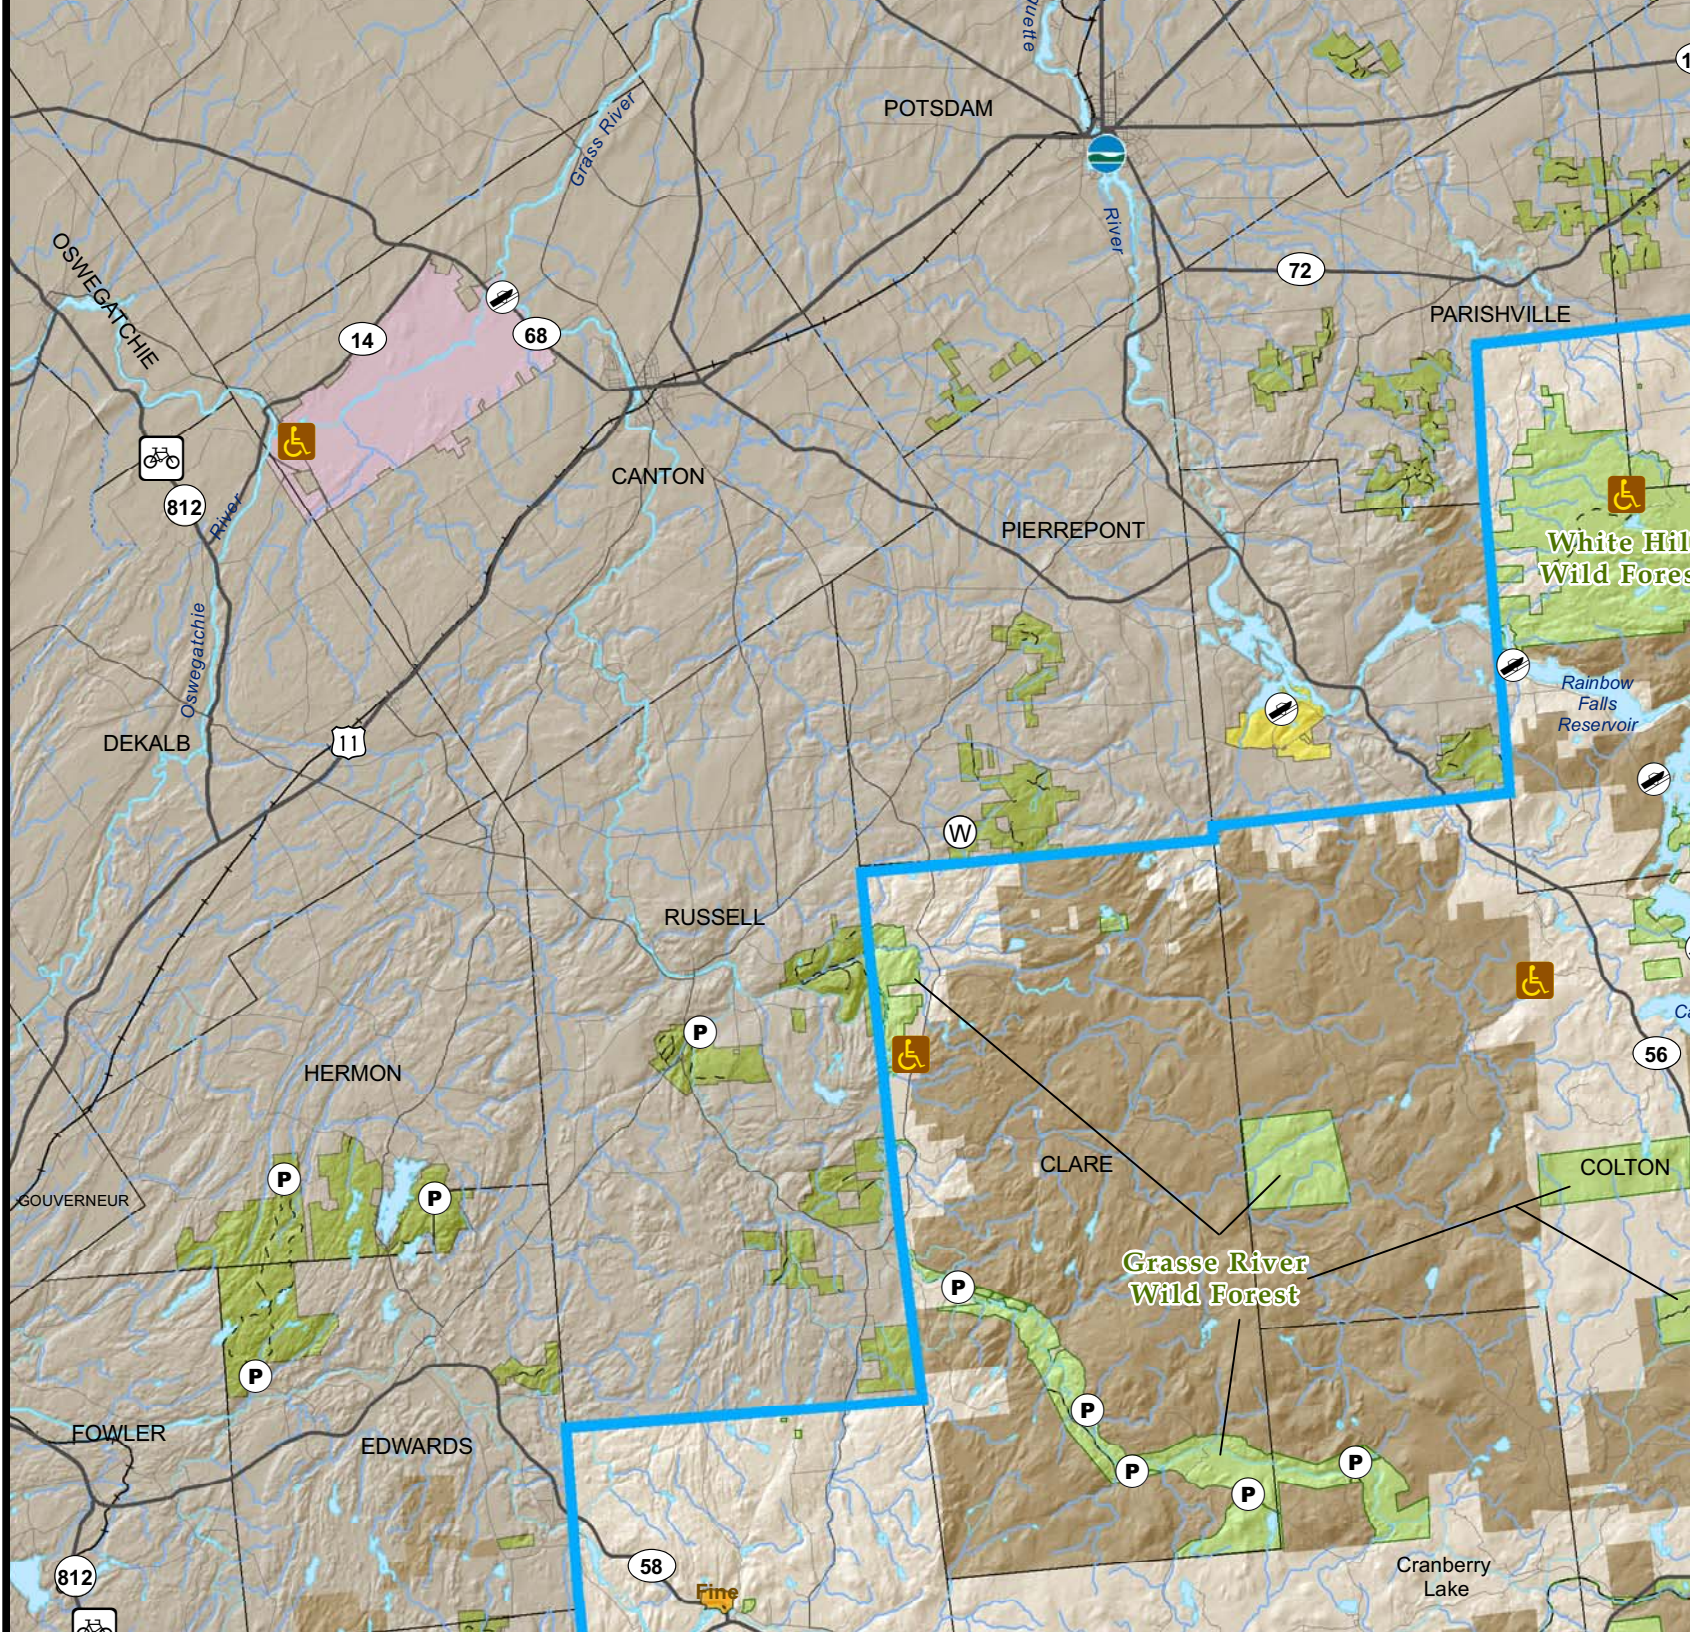

# The Adirondack Park

White Hill Wild Forest

Raquette River Wild Forest

Debar Mtn Wild Forest

Madawaska Flow - Quebec Brook Primitive Area

Raquette-Jordan Boreal Primitive Area

Saint Regis Canoe Area

Saranac Lakes Wild Forest

186

26

St. Lawrence Co.  
Franklin Co.

HOPKINTON

HOPKINTON

WAVERLY

SANTA CLARA

BRIGHTON

Rollins Pond

Fish Creek

Middle Saranac Islands

Lower Saranac

Oseetah Lake

John  
Brown  
Farm

Vermont

Pigeon Lake Wilderness

Lake Durant

Golden Beach

Lower Pond

Eighth Lake

Great Camp Sagamore

Seventh L.

Limekiln Lake

Cedar Lakes