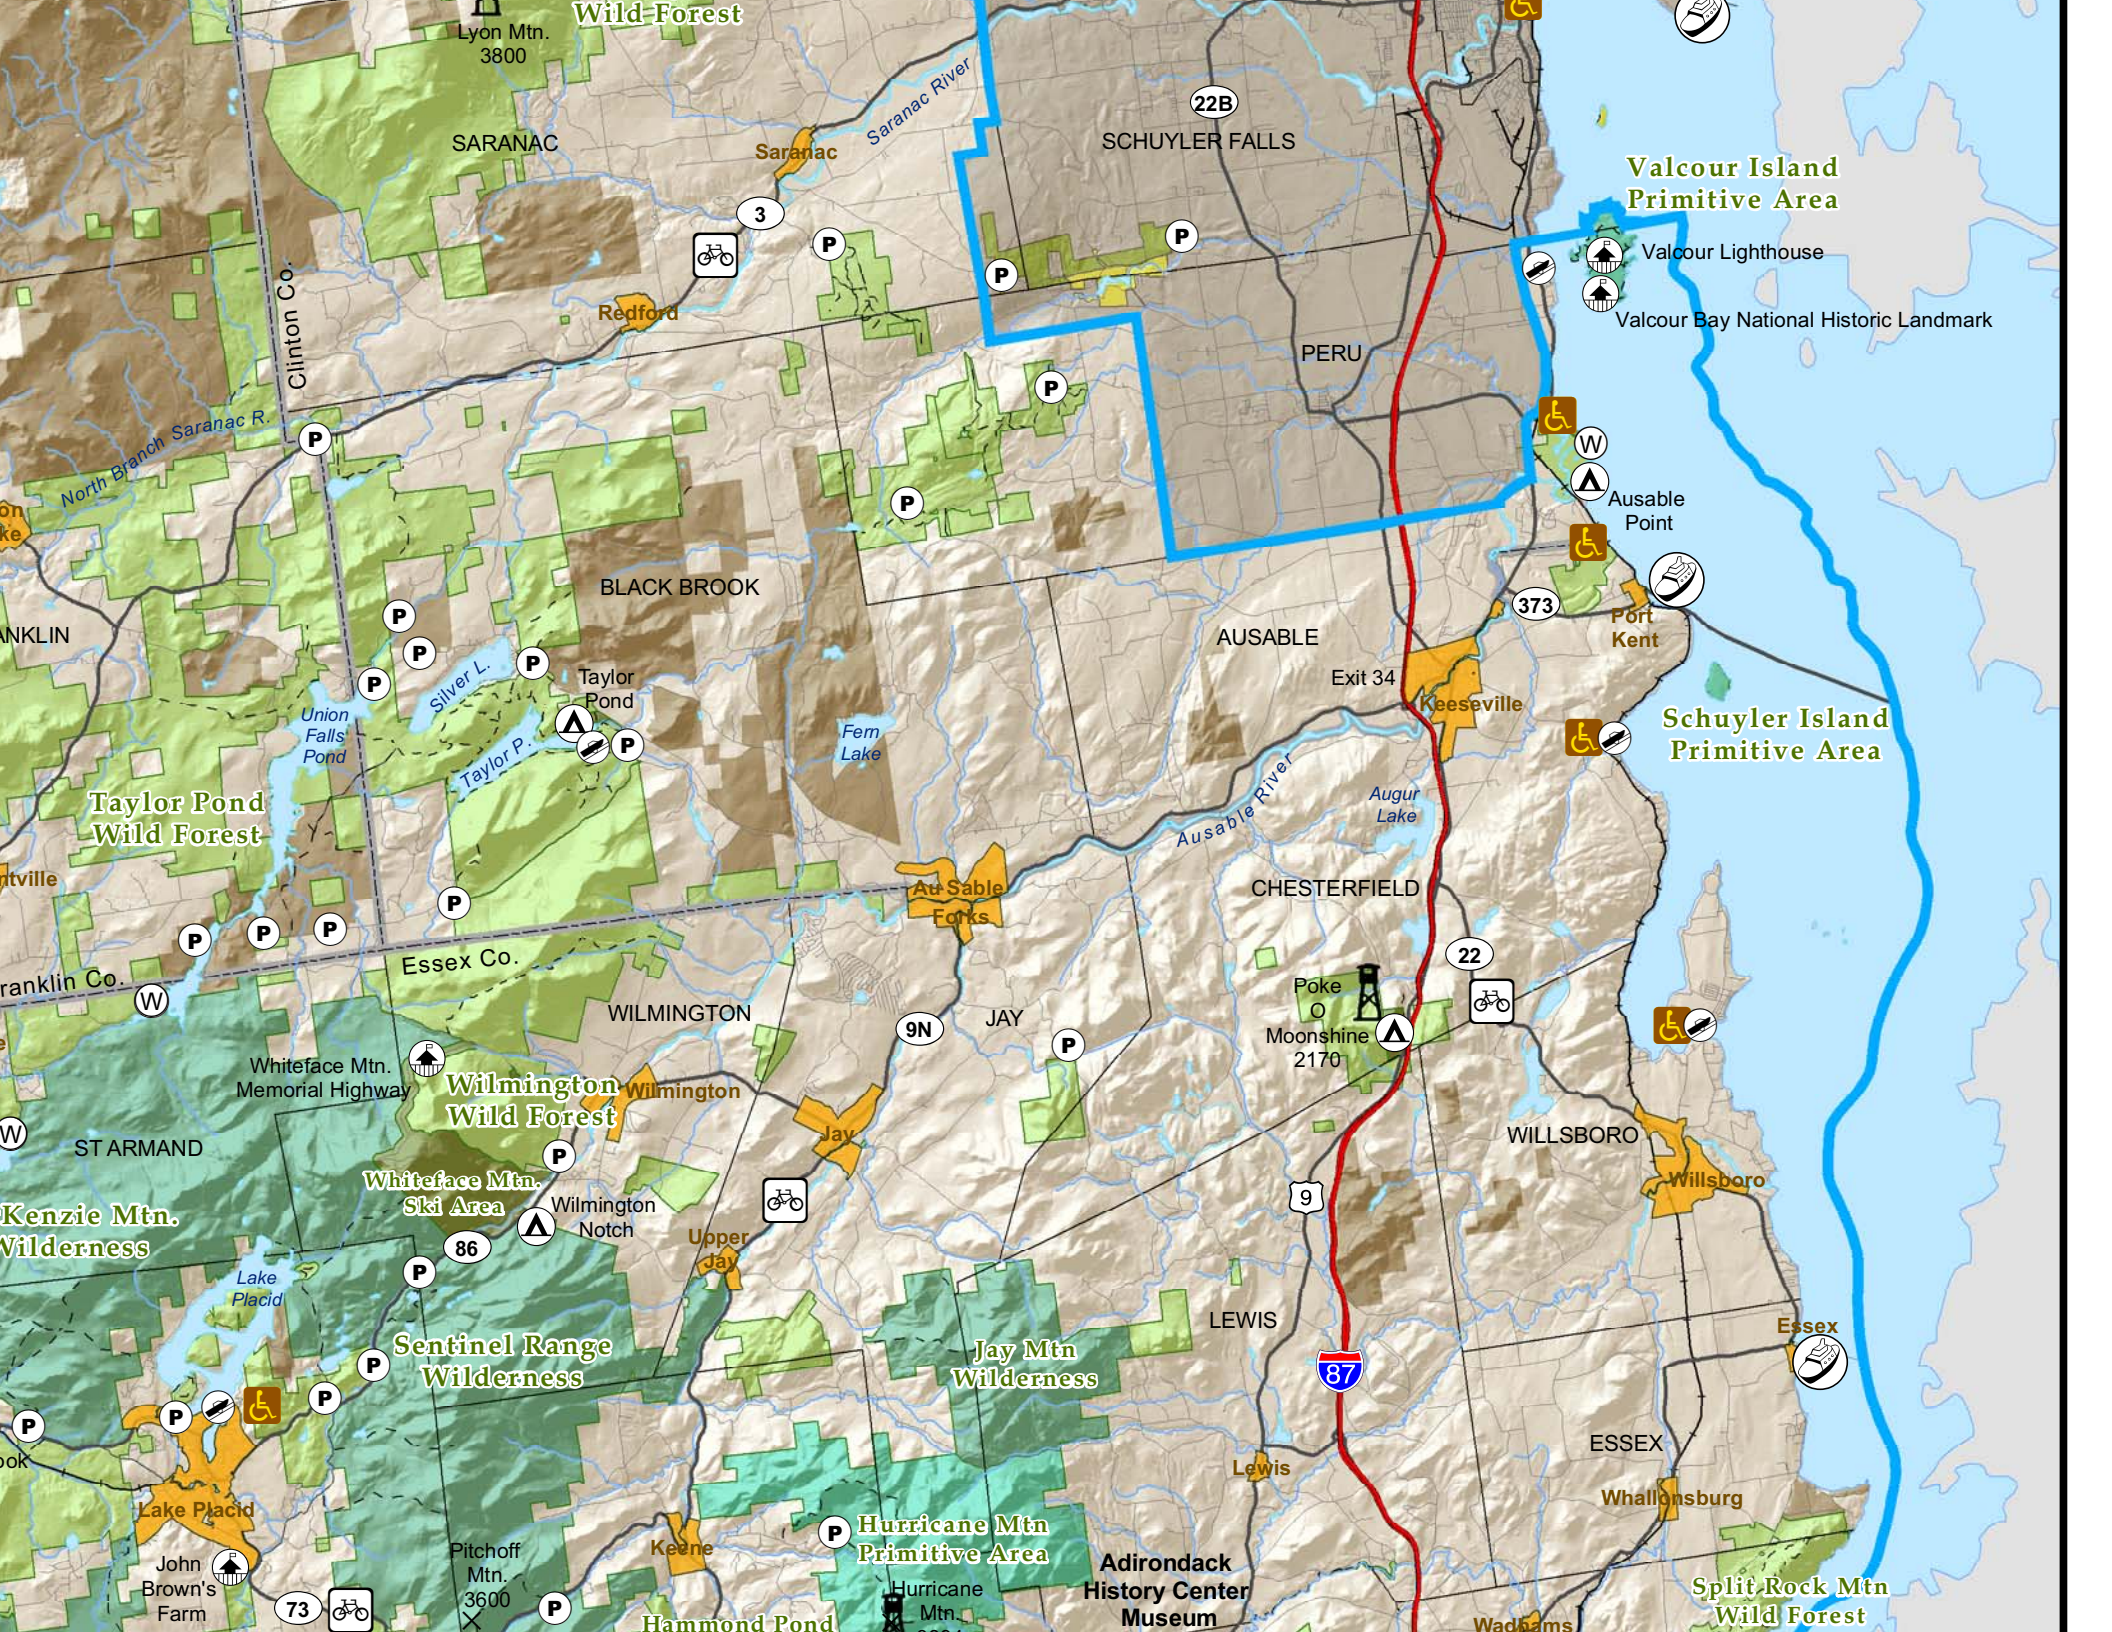

# The Adirondack Park

White Hill Wild Forest

Raquette River Wild Forest

Debar Mtn Wild Forest

Madawaska Flow - Quebec Brook Primitive Area

Raquette-Jordan Boreal Primitive Area

Saint Regis Canoe Area

Saranac Lakes Wild Forest

Rollins Pond

Fish Creek

Middle Saranac Islands

Lower Saranac

Oseetah Lake

John  
Brown  
Farm

Vermont

Pigeon Lake Wilderness

Blue Ridge Wilderness

Moose River Plains Wild Forest

West Canada Lake Wilderness

Jessup River Wild Forest

Hudson Gorge Primitive Area

Siamese Ponds Wilderness

West Canada Mountain Primitive Area

Wilcox Lake Wild Forest

Lake Durant

Golden Beach

Lower Pond

Eighth Lake

Great Camp Sagamore

Seventh L.

Limekiln Lake

Cedar Lakes