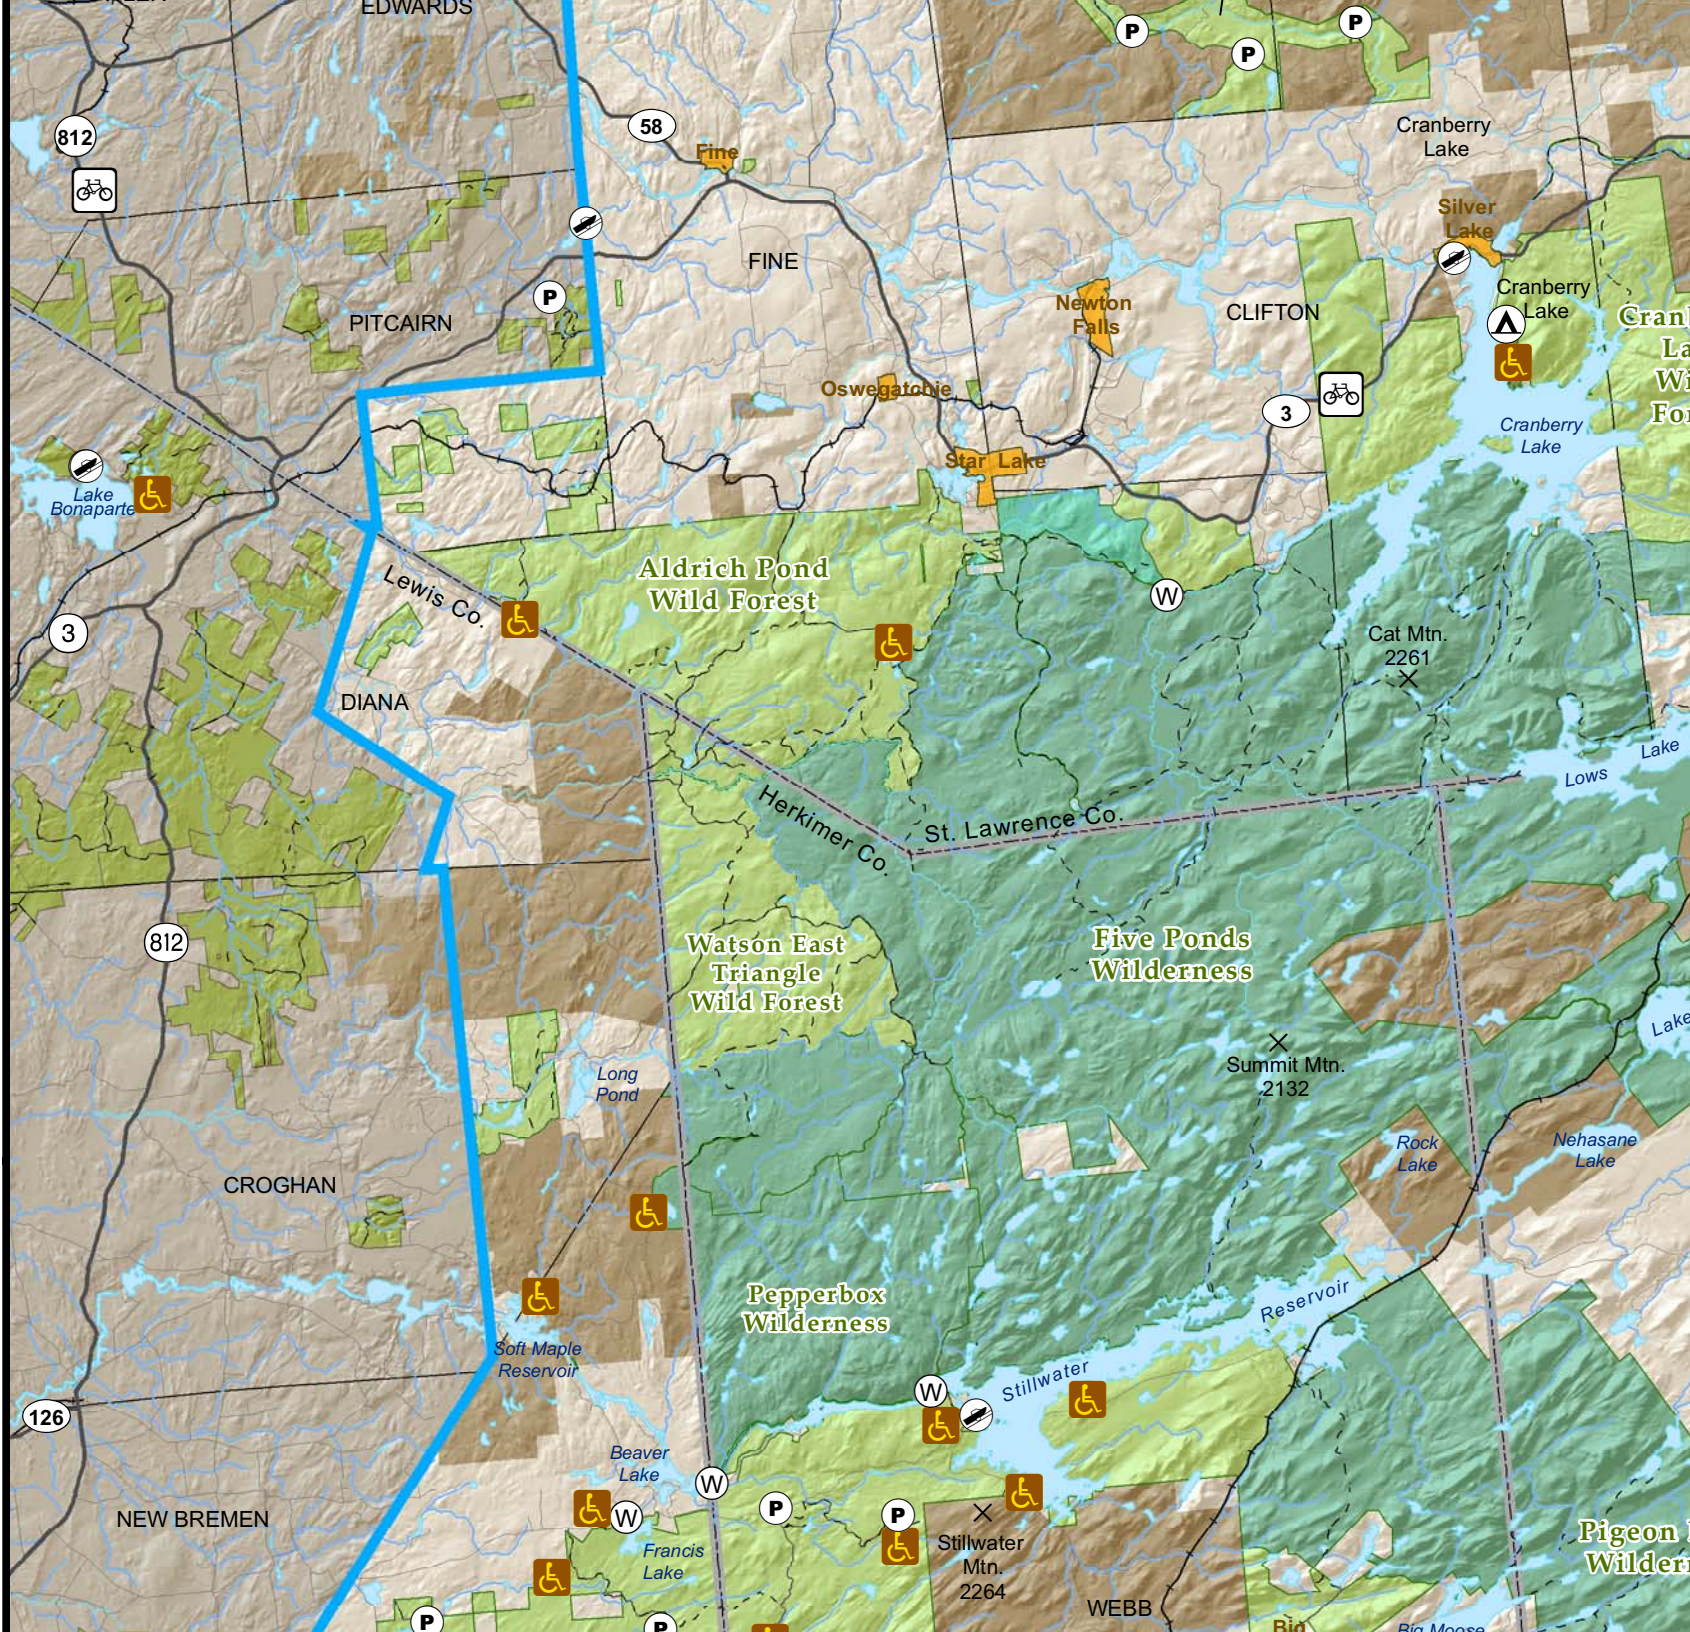

# The Adirondack Park

White Hill Wild Forest

Raquette River Wild Forest

Debar Mtn Wild Forest

Madawaska Flow - Quebec Brook Primitive Area

Raquette-Jordan Boreal Primitive Area

Saint Regis Canoe Area

Saranac Lakes Wild Forest

Rollins Pond

Fish Creek

Middle Saranac Islands

Lower Saranac

Oseetah Lake

John  
Brown  
Farm

Vermont

Pigeon Lake Wilderness

Blue Ridge Wilderness

Moose River Plains Wild Forest

West Canada Lake Wilderness

Jessup River Wild Forest

Hudson Gorge Primitive Area

Siamese Ponds Wilderness

West Canada Mountain Primitive Area

Wilcox Lake Wild Forest

Lake Durant

Golden Beach

Lower Pond

Eighth Lake

Great Camp Sagamore

Seventh L.

Limekiln Lake

Cedar Lakes