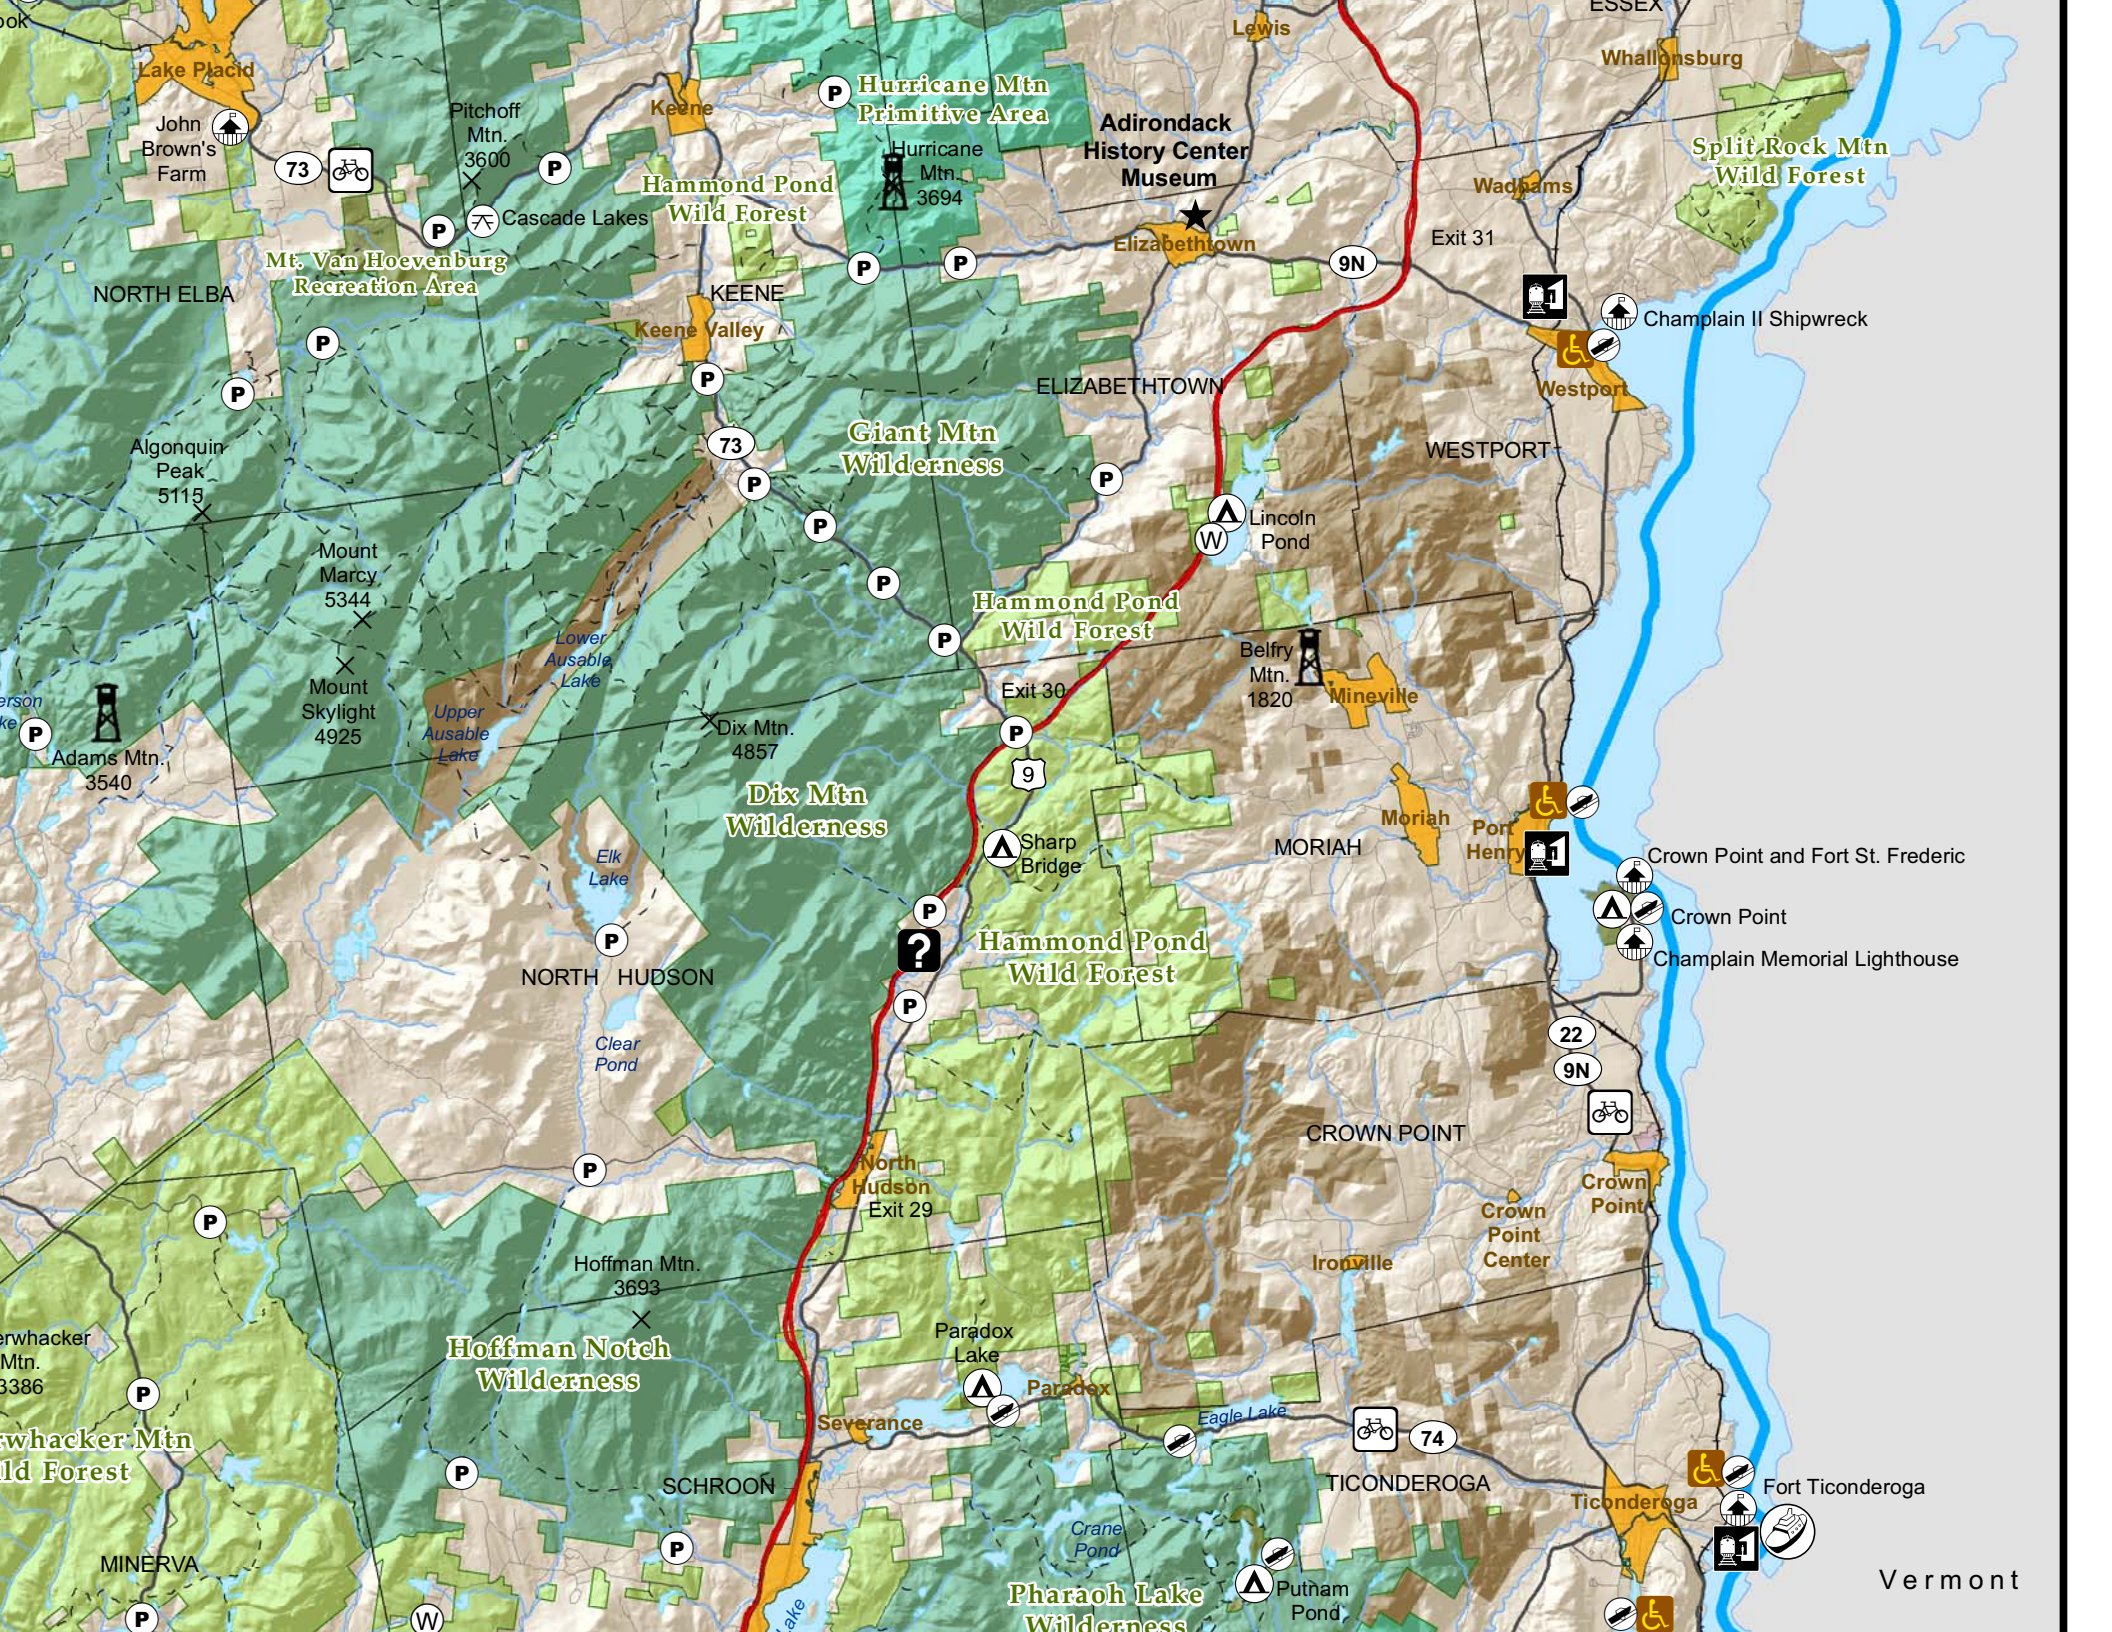

# The Adirondack Park

White Hill Wild Forest

Raquette River Wild Forest

Debar Mtn Wild Forest

Madawaska Flow - Quebec Brook Primitive Area

Raquette-Jordan Boreal Primitive Area

Saint Regis Canoe Area

Saranac Lakes Wild Forest

Rollins Pond

Fish Creek

Middle Saranac Islands

Lower Saranac

Oseetah Lake

John  
Brown  
Farm

Vermont

Pigeon Lake Wilderness

Blue Ridge Wilderness

Moose River Plains Wild Forest

West Canada Lake Wilderness

Jessup River Wild Forest

Hudson Gorge Primitive Area

Siamese Ponds Wilderness

West Canada Mountain Primitive Area

Wilcox Lake Wild Forest

INLET

INDIAN LAKE

Indian Lake

Gore Mtn. Ski Center

Bakers Mills

WELLS

MOREHOUSE

ARIETTA